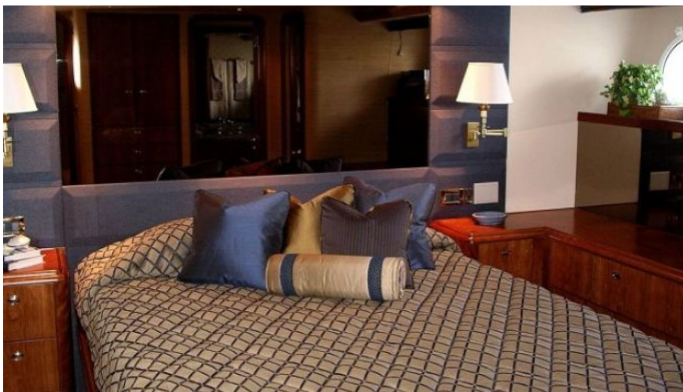

GUESTS	CABINS	CREW
8	4	4

CABIN CONFIGURATION
3 Double 1 Single

CHARTER RATES

SUMMER
from
\$49,000 / week + expenses

WINTER
from
\$49,000 / week + expenses

Details correct as of 24 May, 2017

FOR MORE INFORMATION:

[CLICK HERE](#) 

or SCAN QR CODE

MORE PHOTOS, VIDEO OR INTERACTIVE DECK PLANS:

[CLICK HERE](#)

SENSATION YACHT CHARTER

Superyacht SENSATION was built in 2004 by Westport. She is a 34.1m / 112ft westport 112 motor yacht with exterior design by Westport and interior styling by Pacific Custom Interiors. SENSATION offers accommodation for up to 8 guests in 4 cabins with additional room for her crew of 4. She features a variety of amenities to ensure comfortable charter vacations, including At anchor Stabilizers and Jacuzzi (on deck). She also carries an impressive collection of toys as listed below.