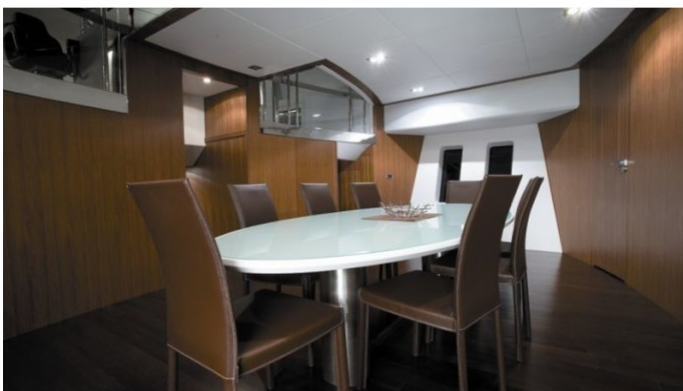

[CLICK HERE](#) 

or SCAN QR CODE

MORE PHOTOS, VIDEO OR INTERACTIVE DECK PLANS:

 [CLICK HERE](#)

GINEVRA YACHT CHARTER

Superyacht GINEVRA was built in 2008 by Tecnomar. She is a 35.6m / 117ft Velvet 35 motor yacht with exterior design by Tecnomar and interior styling by LUCA DINI Design & Architecture. GINEVRA offers accommodation for up to 8 guests in 4 cabins with additional room for her crew of 4. She features a variety of amenities to ensure comfortable charter vacations, including Air Conditioning and WiFi connection on board. She also carries an impressive collection of toys as listed below.

GINEVRA AMENITIES & TOYS

	Air Conditioning		Satellite TV		Snorkeling
	Towable Toys		Wakeboard		Water Ski
	Wi Fi				

For a full up-to-date list of leisure facilities or amenities onboard Motor Yacht Ginevra please contact your Yacht Charter Broker prior to booking your vacation. If there is a particular water toy that you would like, but it is not listed, then it may be possible to rent this equipment for you.