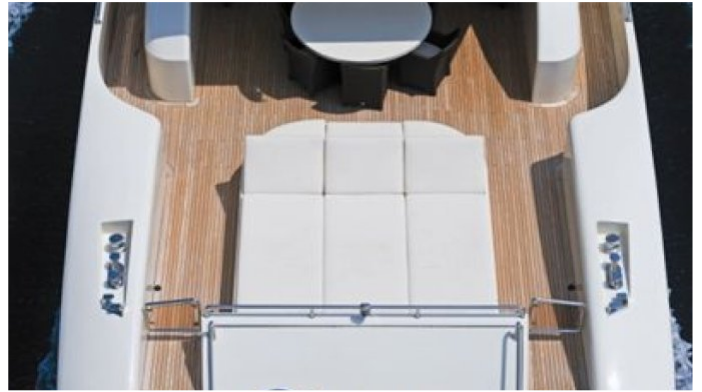

MORE PHOTOS, VIDEO OR INTERACTIVE DECK PLANS:

[CLICK HERE](#)