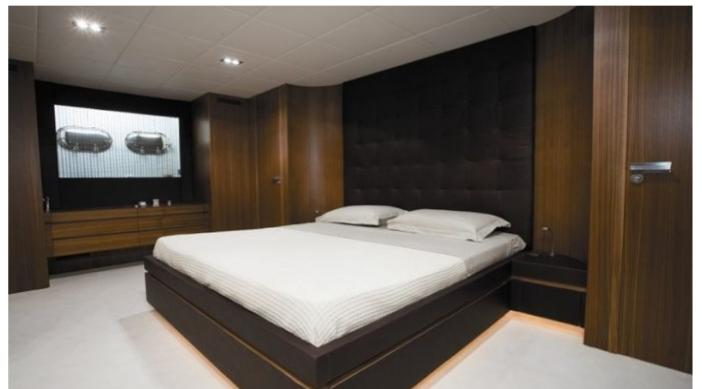

MORE PHOTOS, VIDEO OR INTERACTIVE DECK PLANS:

[CLICK HERE](#)

This document is not contractual. The yacht charters and their particulars displayed in the results above are displayed in good faith and whilst believed to be correct are not guaranteed. YachtCharterFleet.com does not warrant or assume any legal liability or responsibility for the accuracy, completeness, or usefulness of any information and/or images displayed. All information is subject to change without notice and is without warranty. Your preferred charter broker should provide you with yacht specifications, brochure and rates for your chosen dates during your charter yacht selection process. Starting prices are shown in a range of currencies for a one-week charter, unless otherwise indicated.