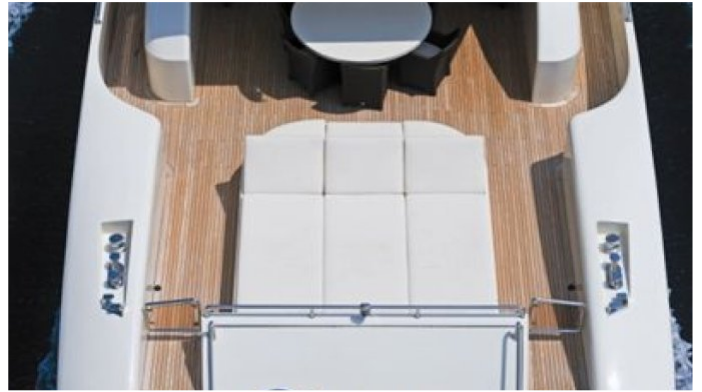

CRUISING SPEED
26 Knots

ACCOMMODATION

GUESTS	CABINS	CREW
8	4	4

CABIN CONFIGURATION

CHARTER RATES

SUMMER
from
€65,000 / week + expenses

Details correct as of 7 Jul, 2020

FOR MORE INFORMATION:

[CLICK HERE](#) 

or SCAN QR CODE

MORE PHOTOS, VIDEO OR INTERACTIVE DECK PLANS:

 [CLICK HERE](#)

GINEVRA YACHT CHARTER

Superyacht GINEVRA was built in 2008 by Tecnomar. She is a 35.6m / 117ft Velvet 35 motor yacht with exterior design by Tecnomar and interior styling by LUCA DINI Design & Architecture. GINEVRA offers accommodation for up to 8 guests in 4 cabins with additional room for her crew of 4. She features a variety of amenities to ensure comfortable charter vacations, including Air Conditioning and WiFi connection on board. She also carries an impressive collection of toys as listed below.

GINEVRA AMENITIES & TOYS

	Air Conditioning		Satellite TV		Snorkeling
	Towable Toys		Wakeboard		Water Ski
	Wi Fi				

For a full up-to-date list of leisure facilities or amenities onboard Motor Yacht Ginevra please contact your Yacht Charter Broker prior to booking your vacation. If there is a particular water toy that you would like, but it is not listed, then it may be possible to rent this equipment for you.