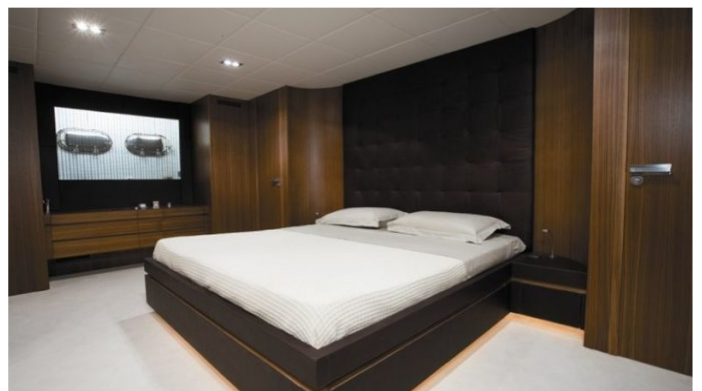

CRUISING SPEED
26 Knots

ACCOMMODATION

GUESTS	CABINS	CREW
8	4	4

CABIN CONFIGURATION

CHARTER RATES

SUMMER
from
€65,000 / week + expenses

Details correct as of 7 Jul, 2020

FOR MORE INFORMATION:

[CLICK HERE](#) 

or SCAN QR CODE

MORE PHOTOS, VIDEO OR INTERACTIVE DECK PLANS:

 [CLICK HERE](#)

GINEVRA YACHT CHARTER

Superyacht GINEVRA was built in 2008 by Tecnomar. She is a 35.6m / 117ft Velvet 35 motor yacht with exterior design by Tecnomar and interior styling by LUCA DINI Design & Architecture. GINEVRA offers accommodation for up to 8 guests in 4 cabins with additional room for her crew of 4. She features a variety of amenities to ensure comfortable charter vacations, including Air Conditioning and WiFi connection on board. She also carries an impressive collection of toys as listed below.

GINEVRA AMENITIES & TOYS

	Air Conditioning		Satellite TV		Snorkeling
	Towable Toys		Wakeboard		Water Ski
	Wi Fi				

For a full up-to-date list of leisure facilities or amenities onboard Motor Yacht Ginevra please contact your Yacht Charter Broker prior to booking your vacation. If there is a particular water toy that you would like, but it is not listed, then it may be possible to rent this equipment for you.