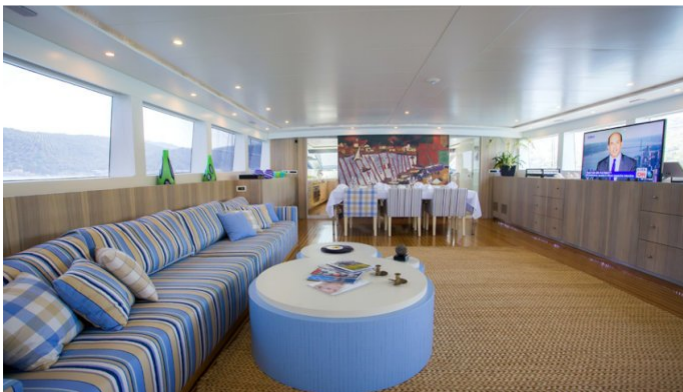

[CLICK HERE](#)

or SCAN QR CODE

MORE PHOTOS, VIDEO OR INTERACTIVE DECK PLANS:

L'AQUILA YACHT CHARTER

Superyacht L'AQUILA was built in 2008 by Mengi-Yay. She is a 35.20m / 115ft custom motor/sailer yacht with exterior design by and interior styling by . L'AQUILA offers accommodation for up to 10 guests in 5 cabins with additional room for her crew of 6. She features a variety of amenities to ensure comfortable charter vacations, including Air Conditioning, WiFi connection on board and Air Conditioning. She also carries an impressive collection of toys as listed below.

L'AQUILA AMENITIES & TOYS

Air Conditioning

Canoe

Towable Toys

Water Ski

Wi Fi

For a full up-to-date list of leisure facilities or amenities onboard Motor/Sailer Yacht L'Aquila please contact your Yacht Charter Broker prior to booking your vacation. If there is a particular water toy that you would like, but it is not listed, then it may be possible to rent this equipment for you.