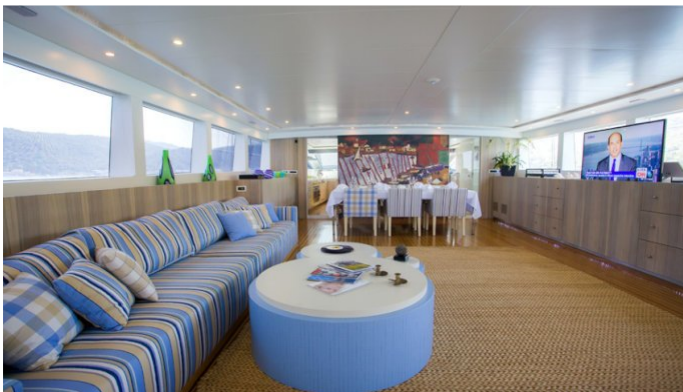

or SCAN QR CODE

MORE PHOTOS, VIDEO OR INTERACTIVE DECK PLANS:

[CLICK HERE](#)

L'AQUILA YACHT CHARTER

Superyacht L'AQUILA was built in 2008 by Mengi-Yay. She is a 35.20m / 115ft custom motor/sailer yacht with exterior design by and interior styling by . L'AQUILA offers accommodation for up to 10 guests in 5 cabins with additional room for her crew of 6. She features a variety of amenities to ensure comfortable charter vacations, including Air Conditioning, WiFi connection on board and Air Conditioning. She also carries an impressive collection of toys as listed below.

L'AQUILA AMENITIES & TOYS

For a full up-to-date list of leisure facilities or amenities onboard Motor/Sailer Yacht L'Aquila please contact your Yacht Charter Broker prior to booking your vacation. If there is a particular water toy that you would like, but it is not listed, then it may be possible to rent this equipment for you.