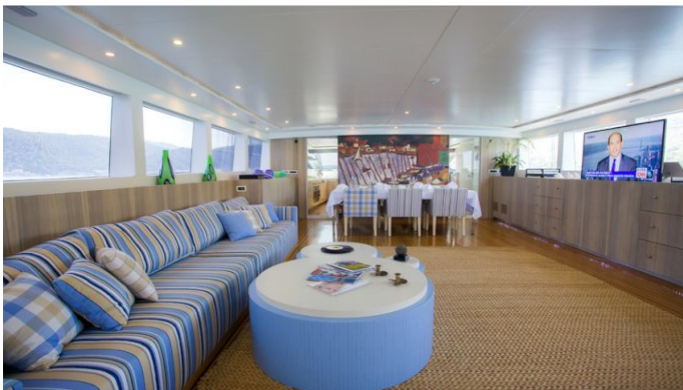

[CLICK HERE](#)

or SCAN QR CODE

MORE PHOTOS, VIDEO OR INTERACTIVE DECK PLANS:

[CLICK HERE](#)

L'AQUILA YACHT CHARTER

Superyacht L'AQUILA was built in 2008 by Mengi-Yay. She is a 35.20m / 115ft custom motor/sailer yacht with exterior design by and interior styling by . L'AQUILA offers accommodation for up to 10 guests in 5 cabins with additional room for her crew of 6. She features a variety of amenities to ensure comfortable charter vacations, including Air Conditioning, WiFi connection on board and Air Conditioning. She also carries an impressive collection of toys as listed below.

L'AQUILA AMENITIES & TOYS

For a full up-to-date list of leisure facilities or amenities onboard Motor/Sailer Yacht L'Aquila please contact your Yacht Charter Broker prior to booking your vacation. If there is a particular water toy that you would like, but it is not listed, then it may be possible to rent this equipment for you.