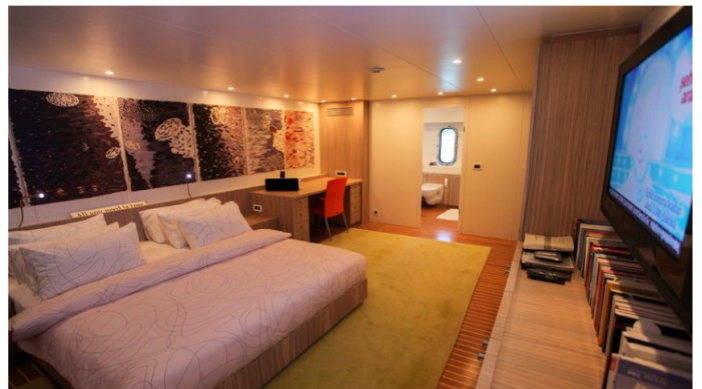

[CLICK HERE](#)

or SCAN QR CODE

MORE PHOTOS, VIDEO OR INTERACTIVE DECK PLANS:

[CLICK HERE](#)

L'AQUILA YACHT CHARTER

Superyacht L'AQUILA was built in 2008 by Mengi-Yay. She is a 35.20m / 115ft custom motor/sailer yacht with exterior design by and interior styling by . L'AQUILA offers accommodation for up to 10 guests in 5 cabins with additional room for her crew of 6. She features a variety of amenities to ensure comfortable charter vacations, including Air Conditioning, WiFi connection on board and Air Conditioning. She also carries an impressive collection of toys as listed below.