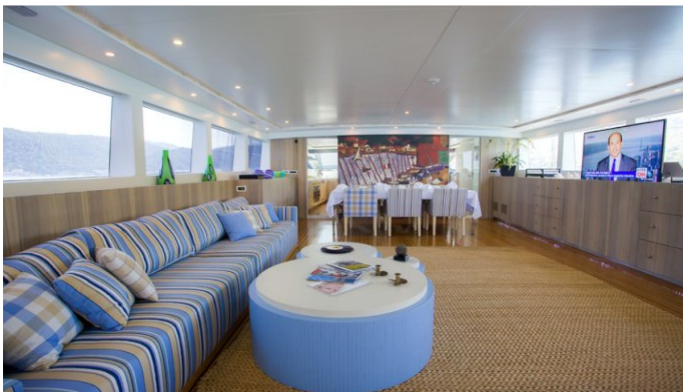

Details correct as of 24 Aug, 2017

FOR MORE INFORMATION:

[CLICK HERE](#)

or **SCAN QR CODE**

MORE PHOTOS, VIDEO OR INTERACTIVE DECK PLANS:

[CLICK HERE](#)

L'AQUILA YACHT CHARTER

Superyacht L'AQUILA was built in 2008 by Mengi-Yay. She is a 35.20m / 115ft custom motor/sailer yacht with exterior design by and interior styling by . L'AQUILA offers accommodation for up to 10 guests in 5 cabins with additional room for her crew of 6. She features a variety of amenities to ensure comfortable charter vacations, including Air Conditioning, WiFi connection on board and Air Conditioning. She also carries an impressive collection of toys as listed below.

L'AQUILA AMENITIES & TOYS

For a full up-to-date list of leisure facilities or amenities onboard Motor/Sailer Yacht L'Aquila please contact your Yacht Charter Broker prior to booking your vacation. If there is a particular water toy that you would like, but it is not listed, then it may be possible to rent this equipment for you.