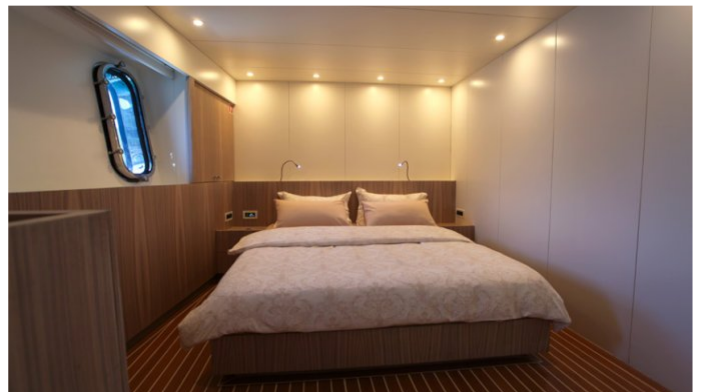

Details correct as of 24 Aug, 2017

FOR MORE INFORMATION:

[CLICK HERE](#)

or **SCAN QR CODE**

MORE PHOTOS, VIDEO OR INTERACTIVE DECK PLANS:

[CLICK HERE](#)

L'AQUILA YACHT CHARTER

Superyacht L'AQUILA was built in 2008 by Mengi-Yay. She is a 35.20m / 115ft custom motor/sailer yacht with exterior design by and interior styling by . L'AQUILA offers accommodation for up to 10 guests in 5 cabins with additional room for her crew of 6. She features a variety of amenities to ensure comfortable charter vacations, including Air Conditioning, WiFi connection on board and Air Conditioning. She also carries an impressive collection of toys as listed below.