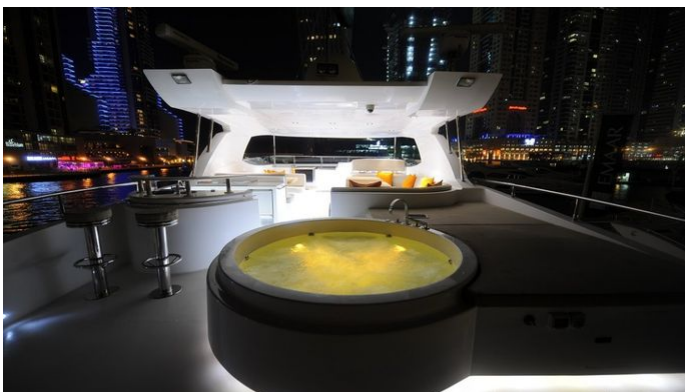

MORE PHOTOS, VIDEO OR INTERACTIVE DECK PLANS: