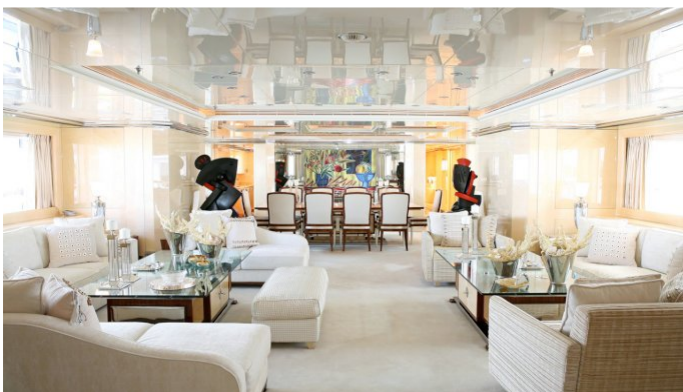

[CLICK HERE](#)

or SCAN QR CODE

MORE PHOTOS, VIDEO OR INTERACTIVE DECK PLANS:

[CLICK HERE](#)

SUNDAY YACHT CHARTER

Superyacht SUNDAY was built in 2006 by Benetti. She is a 58.6m / 192ft Custom motor yacht with exterior design by Stefano Natucci and interior styling by Studio Ipso. SUNDAY offers accommodation for up to 12 guests in 6 cabins with additional room for her crew of 15. She features a variety of amenities to ensure comfortable charter vacations, including Air Conditioning, WiFi connection on board and Deck Jacuzzi. She also carries an impressive collection of toys as listed below.

SUNDAY AMENITIES & TOYS

 AC	Air Conditioning		Canoe		Deck Jacuzzi
	Diving		Fishing		Inflatables
	Jet Ski		Satcom		Satellite TV
	Towable Toys		Video-on-demand		Water Ski
	Wi Fi				

For a full up-to-date list of leisure facilities or amenities onboard Motor Yacht Sunday please contact your Yacht Charter Broker prior to booking your vacation. If there is a particular water toy that you would like, but it is not listed, then it may be possible to rent this equipment for you.