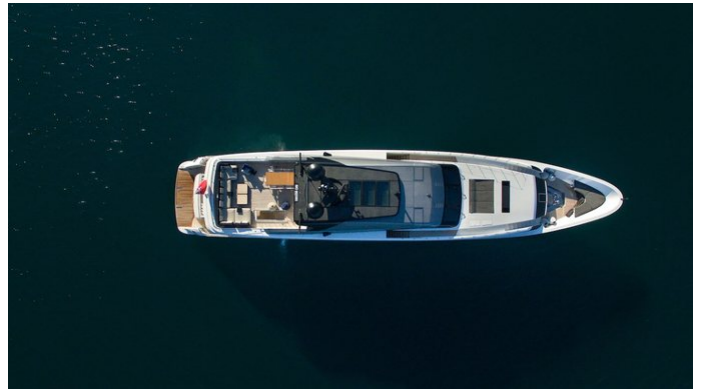

MORE PHOTOS, VIDEO OR INTERACTIVE DECK PLANS: