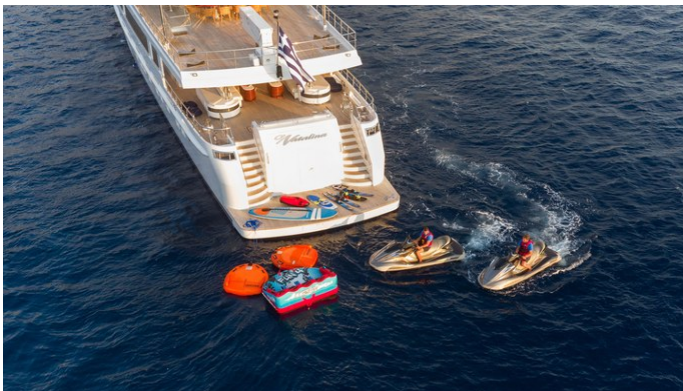

MORE PHOTOS, VIDEO OR INTERACTIVE DECK PLANS: