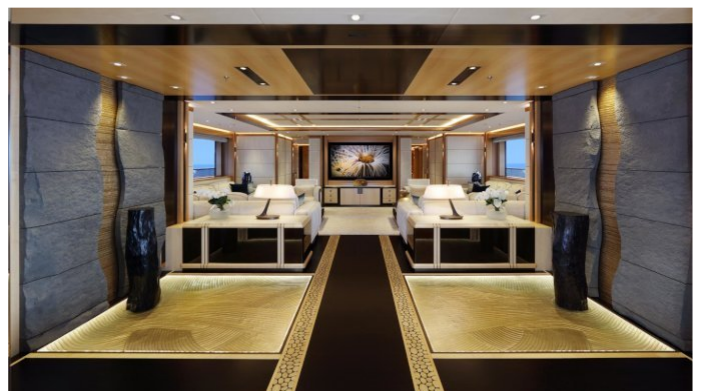

MORE PHOTOS, VIDEO OR INTERACTIVE DECK PLANS:

[CLICK HERE](#)

This document is not contractual. The yacht charters and their particulars displayed in the results above are displayed in good faith and whilst believed to be correct are not guaranteed. YachtCharterFleet.com does not warrant or assume any legal liability or responsibility for the accuracy, completeness, or usefulness of any information and/or images displayed. All information is subject to change without notice and is without warranty. Your preferred charter broker should provide you with yacht specifications, brochure and rates for your chosen dates during your charter yacht selection process. Starting prices are shown in a range of currencies for a one-week charter, unless otherwise indicated.