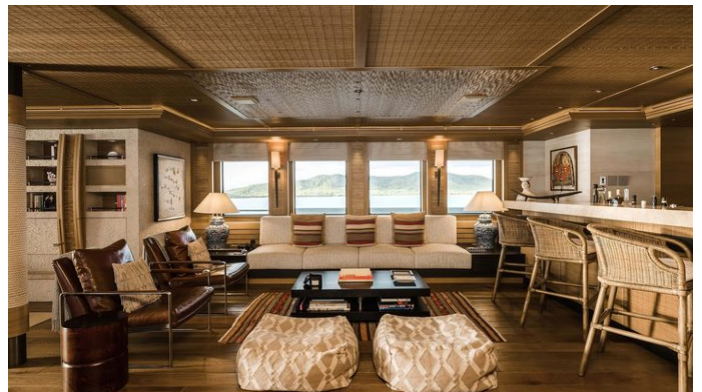

MORE PHOTOS, VIDEO OR INTERACTIVE DECK PLANS:

This document is not contractual. The yacht charters and their particulars displayed in the results above are displayed in good faith and whilst believed to be correct are not guaranteed. YachtCharterFleet.com does not warrant or assume any legal liability or responsibility for the accuracy, completeness, or usefulness of any information and/or images displayed. All information is subject to change without notice and is without warranty. Your preferred charter broker should provide you with yacht specifications, brochure and rates for your chosen dates during your charter yacht selection process. Starting prices are shown in a range of currencies for a one-week charter, unless otherwise indicated.