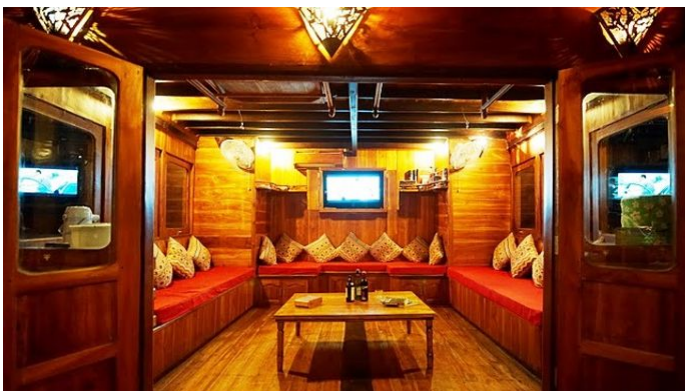

MORE PHOTOS, VIDEO OR INTERACTIVE DECK PLANS:

[CLICK HERE](#)