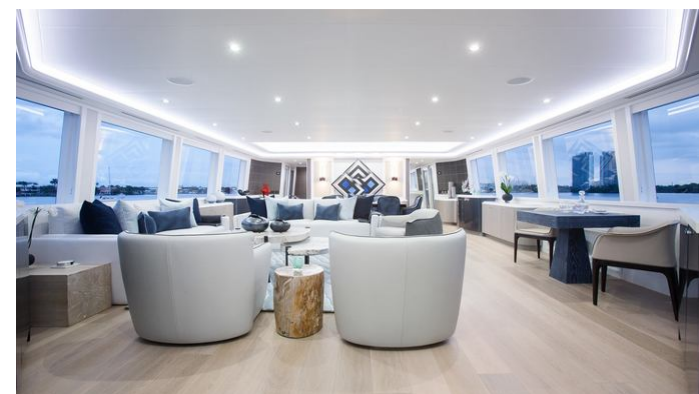

MORE PHOTOS, VIDEO OR INTERACTIVE DECK PLANS:

[CLICK HERE](#)

Hannah Yacht Charter

Superyacht HANNAH was built in 2003 by Westport Yachts. She is a 34.14m / 112' Westport 112 motor yacht with exterior design by Gregory C. Marshall and interior styling by Pacific Custom Interiors. Hannah offers accommodation for up to 8 guests in 4 cabins with additional room for her crew of 5. She features a variety of amenities to ensure comfortable charter vacations, including, Swimming Platform, Underwater Lights, Air Conditioning, Exterior Bar, Foredeck Seating & Sunpads. She also carries an impressive collection of toys as listed below.

Hannah Amenities & Toys

- Underwater Lights
- Exterior Bar
- Wi-Fi
- Swimming Platform
- Sunpads
- Foredeck Seating

This document is not contractual. The yacht charters and their particulars displayed in the results above are displayed in good faith and whilst believed to be correct are not guaranteed. YachtCharterFleet.com does not warrant or assume any legal liability or responsibility for the accuracy, completeness, or usefulness of any information and/or images displayed. All information is subject to change without notice and is without warranty. Your preferred charter broker should provide you with yacht specifications, brochure and rates for your chosen dates during your charter yacht selection process. Starting