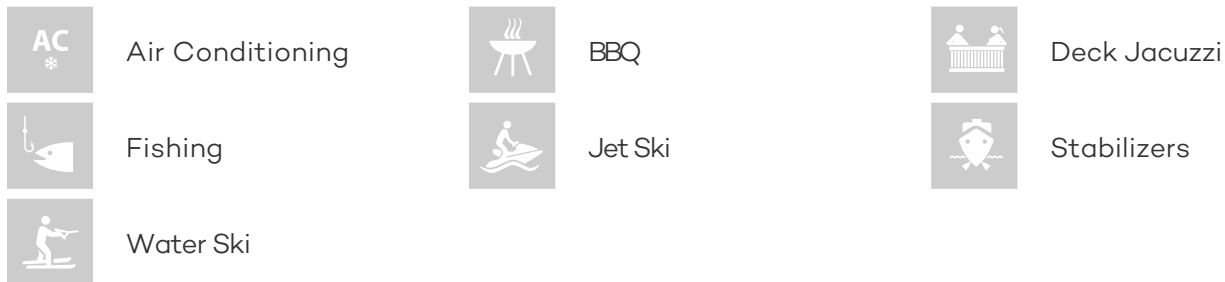

#### CABIN CONFIGURATION

## PHOENIX I YACHT CHARTER

Superyacht PHOENIX I was built in 1983 by Lloyds Ships. She is a 34.75m / 114ft custom motor yacht with exterior design by Fratelli Benetti and interior styling by . PHOENIX I offers accommodation for up to 9 guests in 5 cabins with additional room for her crew of 3. She features a variety of amenities to ensure comfortable charter vacations, including . She also carries an impressive collection of toys as listed below.

## PHOENIX I AMENITIES & TOYS

For a full up-to-date list of leisure facilities or amenities onboard Motor Yacht Phoenix I please contact your Yacht Charter Broker prior to booking your vacation. If there is a particular water toy that you would like, but it is not listed, then it may be possible to rent this equipment for you.