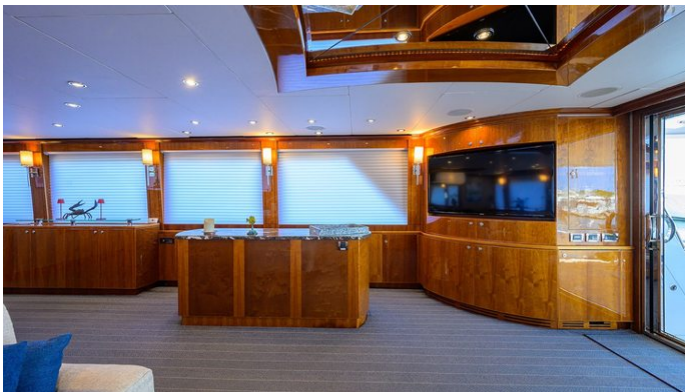

MORE PHOTOS, VIDEO OR INTERACTIVE DECK PLANS: