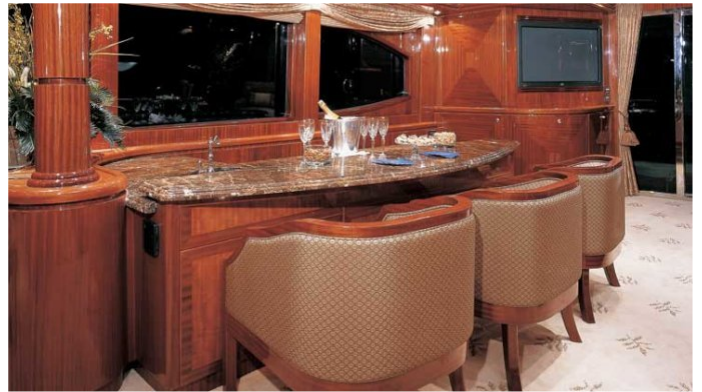

CAMELOT YACHT CHARTER

Superyacht CAMELOT was built in 2008 by Hargrave. She is a 30.48m / 100ft motor yacht with exterior design by Hargrave and interior styling by Yacht Interiors by Shelley. CAMELOT offers accommodation for up to 8 guests in 4 cabins with additional room for her crew of 5. She features a variety of amenities to ensure comfortable charter vacations, including Air Conditioning, WiFi connection on board and Deck Jacuzzi. She also carries an impressive collection of toys as listed below.

CAMELOT AMENITIES & TOYS

Jet Ski

Kayaking

Paddleboard

Snorkeling

For a full up-to-date list of leisure facilities or amenities onboard Motor Yacht Camelot please contact your Yacht Charter Broker prior to booking your vacation. If there is a particular water toy that you would like, but it is not listed, then it may be possible to rent this equipment for you.