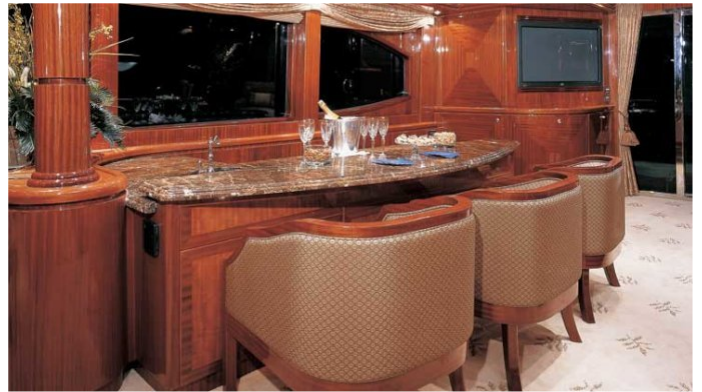

MORE PHOTOS, VIDEO OR INTERACTIVE DECK PLANS:

[CLICK HERE](#)