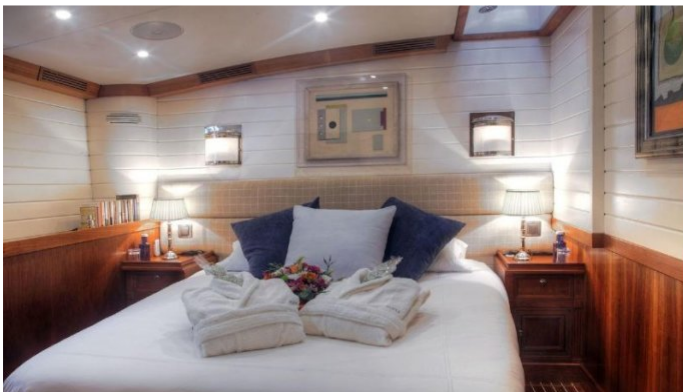

MORE PHOTOS, VIDEO OR INTERACTIVE DECK PLANS:

[CLICK HERE](#)

This document is not contractual. The yacht charters and their particulars displayed in the results above are displayed in good faith and whilst believed to be correct are not guaranteed. YachtCharterFleet.com does not warrant or assume any legal liability or responsibility for the accuracy, completeness, or usefulness of any information and/or images displayed. All information is subject to change without notice and is without warranty. Your preferred charter broker should provide you with yacht specifications, brochure and rates for your chosen dates during your charter yacht selection process. Starting prices are shown in a range of currencies for a one-week charter, unless otherwise indicated.