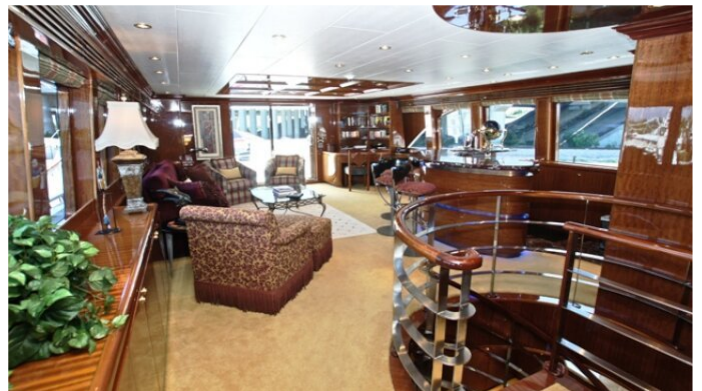

MORE PHOTOS, VIDEO OR INTERACTIVE DECK PLANS:

[CLICK HERE](#)