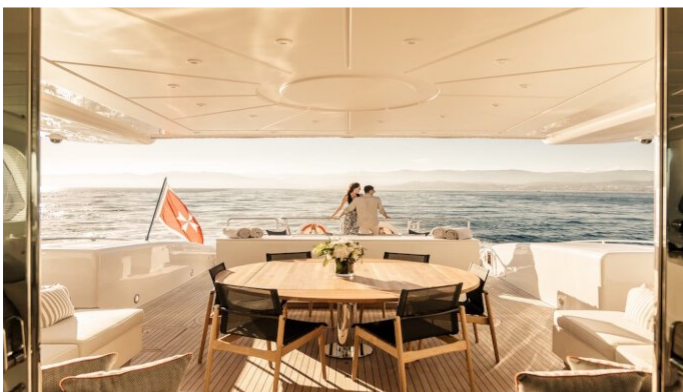

MORE PHOTOS, VIDEO OR INTERACTIVE DECK PLANS:

[CLICK HERE](#)

This document is not contractual. The yacht charters and their particulars displayed in the results above are displayed in good faith and whilst believed to be correct are not guaranteed. YachtCharterFleet.com does not warrant or assume any legal liability or responsibility for the accuracy, completeness, or usefulness of any information and/or images displayed. All information is subject to change without notice and is without warranty. Your preferred charter broker should provide you with yacht specifications, brochure and rates for your chosen dates during your charter yacht selection process. Starting prices are shown in a range of currencies for a one-week charter, unless otherwise indicated.