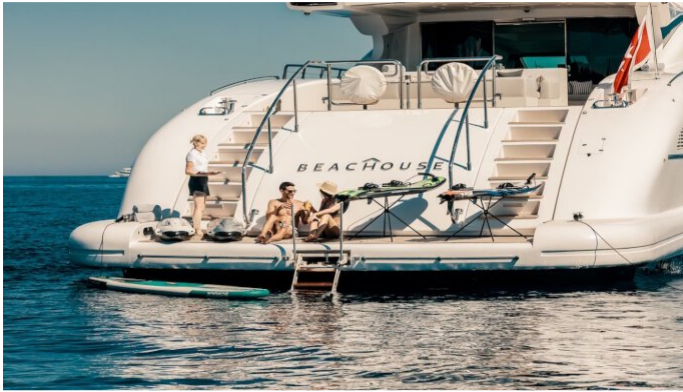

MORE PHOTOS, VIDEO OR INTERACTIVE DECK PLANS:

[CLICK HERE](#)

This document is not contractual. The yacht charters and their particulars displayed in the results above are displayed in good faith and whilst believed to be correct are not guaranteed. YachtCharterFleet.com does not warrant or assume any legal liability or responsibility for the accuracy, completeness, or usefulness of any information and/or images displayed. All information is subject to change without notice and is without warranty. Your preferred charter broker should provide you with yacht specifications, brochure and rates for your chosen dates during your charter yacht selection process. Starting prices are shown in a range of currencies for a one-week charter, unless otherwise indicated.