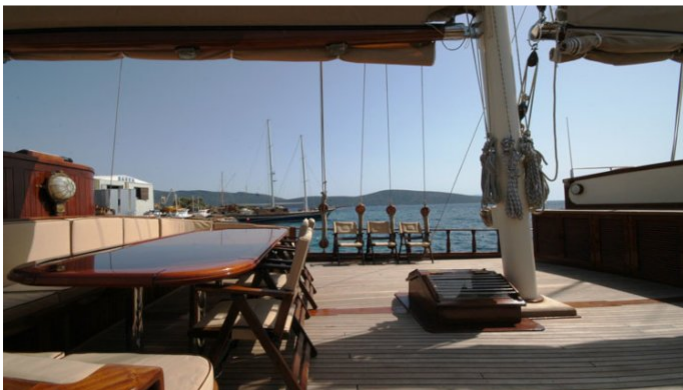

MORE PHOTOS, VIDEO OR INTERACTIVE DECK PLANS:

[CLICK HERE](#)