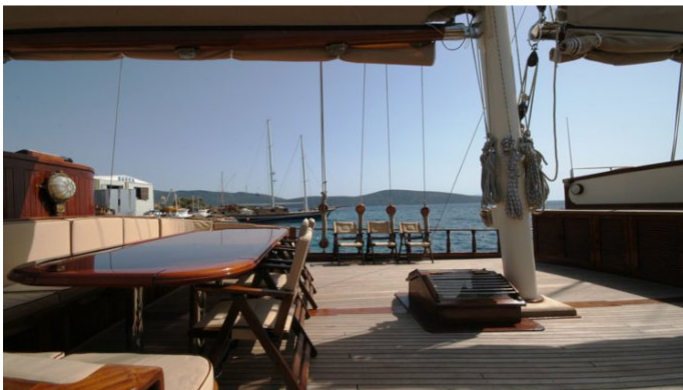

GEM

Yacht Charter Details for 'Gem', the 39.6m Superyacht built by Aegean Yacht

SPECIFICATIONS

LENGTH
39.6m / 130ft

BEAM **DRAFT**
8m / 26ft 3.1m / 10ft

YEAR
1998

CRUISING SPEED
10 Knots

ACCOMMODATION

MORE PHOTOS, VIDEO OR INTERACTIVE DECK PLANS:

 [CLICK HERE](#)

GEM YACHT CHARTER

Superyacht GEM was built in 1998 by Aegean Yacht. She is a 39.6m / 130ft custom sail yacht with exterior design by Aegean Yacht and interior styling by Aegean Yacht. GEM offers accommodation for up to 16 guests in 8 cabins with additional room for her crew of 6. She features a variety of amenities to ensure comfortable charter vacations, including . She also carries an impressive collection of toys as listed below.

GEM AMENITIES & TOYS

For a full up-to-date list of leisure facilities or amenities onboard Sail Yacht Gem please contact your Yacht Charter Broker prior to booking your vacation. If there is a particular water toy that you would like, but it is not listed, then it may be possible to rent this equipment for you.