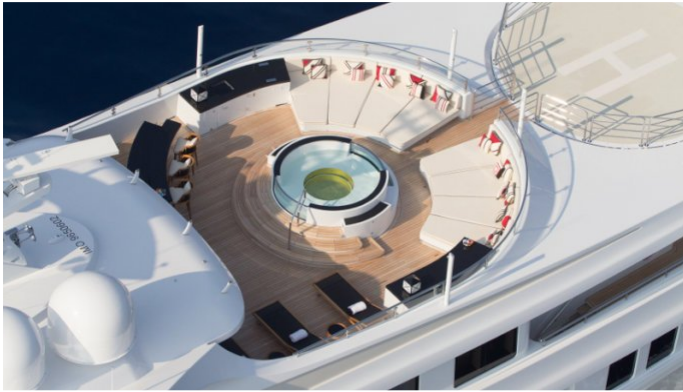

MORE PHOTOS, VIDEO OR INTERACTIVE DECK PLANS:

[CLICK HERE](#)

This document is not contractual. The yacht charters and their particulars displayed in the results above are displayed in good faith and whilst believed to be correct are not guaranteed. YachtCharterFleet.com does not warrant or assume any legal liability or responsibility for the accuracy, completeness, or usefulness of any information and/or images displayed. All information is subject to change without notice and is without warranty. Your preferred charter broker should provide you with yacht specifications, brochure and rates for your chosen dates during your charter yacht selection process. Starting prices are shown in a range of currencies for a one-week charter, unless otherwise indicated.