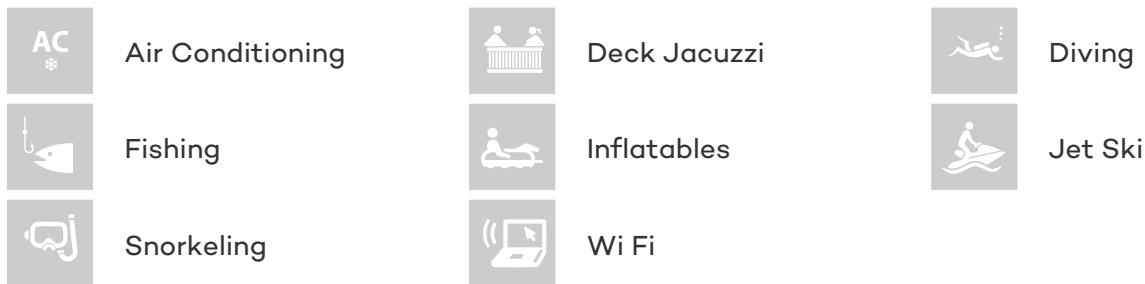

ACCOMMODATION

GUESTS	CABINS	CREW
8	4	4

CABIN CONFIGURATION
1 Master 2 Double
2 Twin

CHARTER RATES

SUMMER
from
€73,500 / week + expenses

WINTER
from
€73,500 / week + expenses

Details correct as of 25 Sep, 2017

FOR MORE INFORMATION:

[CLICK HERE](#) 

or SCAN QR CODE

MORE PHOTOS, VIDEO OR INTERACTIVE DECK PLANS:

[CLICK HERE](#)

THE SULTANS WAY 001 YACHT CHARTER

Superyacht THE SULTANS WAY 001 was built in 2008 by Azimut. She is a 30.75m / 101ft azimuth 98 leonardo motor yacht with exterior design by Stefano Righini and interior styling by Carlo Galeazzi. THE SULTANS WAY 001 offers accommodation for up to 8 guests in 4 cabins with additional room for her crew of 4. She features a variety of amenities to ensure comfortable charter vacations, including Jacuzzi (on deck), Air Conditioning, WiFi connection on board and Deck Jacuzzi. She also carries an impressive collection of toys as listed below.

THE SULTANS WAY 001 AMENITIES & TOYS

For a full up-to-date list of leisure facilities or amenities onboard Motor Yacht The Sultans Way 001 please contact your Yacht Charter Broker prior to booking your vacation. If there is a particular water toy that you would like, but it is not listed, then it may be possible to rent this equipment for you.