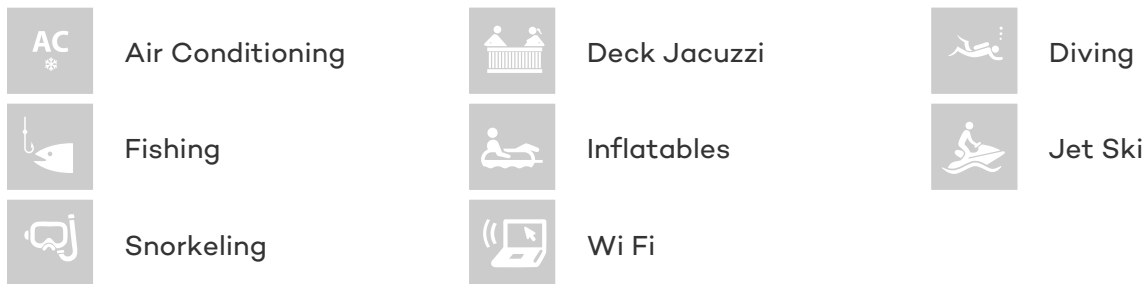

ACCOMMODATION

GUESTS	CABINS	CREW
8	4	4

CABIN CONFIGURATION
1 Master 2 Double
2 Twin

CHARTER RATES

SUMMER
from
€73,500 / week + expenses

WINTER
from
€73,500 / week + expenses

Details correct as of 27 May, 2017

FOR MORE INFORMATION:

[CLICK HERE](#) 

or SCAN QR CODE

MORE PHOTOS, VIDEO OR INTERACTIVE DECK PLANS:

[CLICK HERE](#)

THE SULTANS WAY 001 YACHT CHARTER

Superyacht THE SULTANS WAY 001 was built in 2008 by Azimut. She is a 30.75m / 101ft azimuth 98 leonardo motor yacht with exterior design by Stefano Righini and interior styling by Carlo Galeazzi. THE SULTANS WAY 001 offers accommodation for up to 8 guests in 4 cabins with additional room for her crew of 4. She features a variety of amenities to ensure comfortable charter vacations, including Jacuzzi (on deck), Air Conditioning, WiFi connection on board and Deck Jacuzzi. She also carries an impressive collection of toys as listed below.

THE SULTANS WAY 001 AMENITIES & TOYS

For a full up-to-date list of leisure facilities or amenities onboard Motor Yacht The Sultans Way 001 please contact your Yacht Charter Broker prior to booking your vacation. If there is a particular water toy that you would like, but it is not listed, then it may be possible to rent this equipment for you.