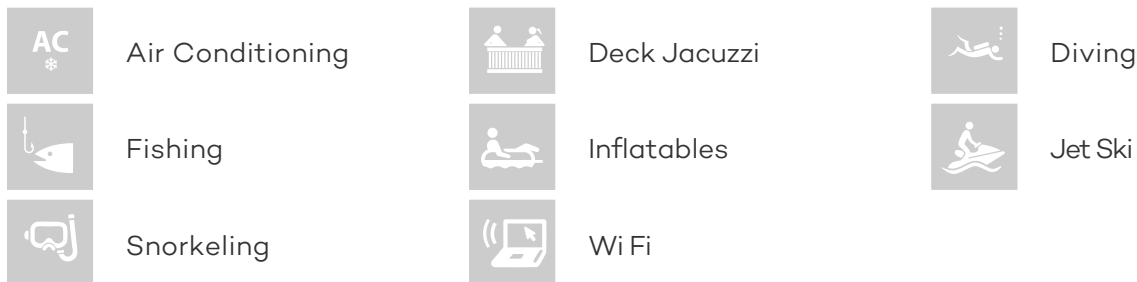

FOR MORE INFORMATION:

[CLICK HERE](#)

or SCAN QR CODE

MORE PHOTOS, VIDEO OR INTERACTIVE DECK PLANS:

THE SULTANS WAY 001 YACHT CHARTER

Superyacht THE SULTANS WAY 001 was built in 2008 by Azimut. She is a 30.75m / 101ft azimuth 98 leonardo motor yacht with exterior design by Stefano Righini and interior styling by Carlo Galeazzi. THE SULTANS WAY 001 offers accommodation for up to 8 guests in 4 cabins with additional room for her crew of 4. She features a variety of amenities to ensure comfortable charter vacations, including Jacuzzi (on deck), Air Conditioning, WiFi connection on board and Deck Jacuzzi. She also carries an impressive collection of toys as listed below.

THE SULTANS WAY 001 AMENITIES & TOYS

For a full up-to-date list of leisure facilities or amenities onboard Motor Yacht The Sultans Way 001 please contact your Yacht Charter Broker prior to booking your vacation. If there is a particular water toy that you would like, but it is not listed, then it may be possible to rent this equipment for you.