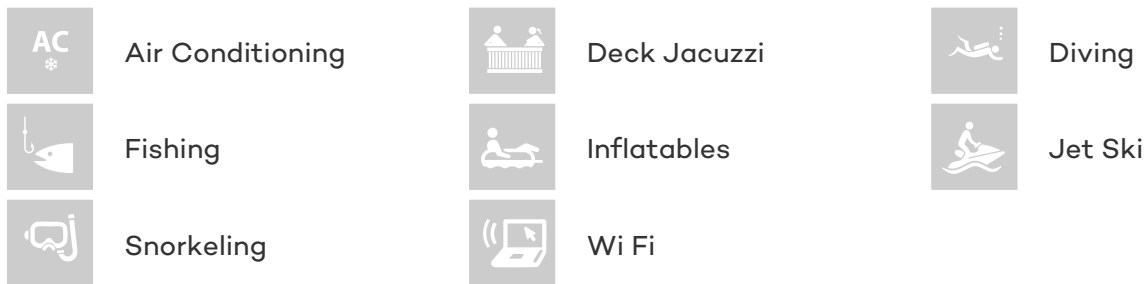

THE SULTANS WAY 001 YACHT CHARTER

Superyacht THE SULTANS WAY 001 was built in 2008 by Azimut. She is a 30.75m / 101ft azimuth 98 leonardo motor yacht with exterior design by Stefano Righini and interior styling by Carlo Galeazzi. THE SULTANS WAY 001 offers accommodation for up to 8 guests in 4 cabins with additional room for her crew of 4. She features a variety of amenities to ensure comfortable charter vacations, including Jacuzzi (on deck), Air Conditioning, WiFi connection on board and Deck Jacuzzi. She also carries an impressive collection of toys as listed below.

THE SULTANS WAY 001 AMENITIES & TOYS

For a full up-to-date list of leisure facilities or amenities onboard Motor Yacht The Sultans Way 001 please contact your Yacht Charter Broker prior to booking your vacation. If there is a particular water toy that you would like, but it is not listed, then it may be possible to rent this equipment for you.

MORE TENDERS, TOYS & YACHT AMMENITIES INFO:

[CLICK HERE](#)

CHARTER THE SULTANS WAY 001

If you are interested in chartering THE SULTANS WAY 001 please contact your yacht charter broker for more information about booking a luxury charter vacation on board this Azimut superyacht .