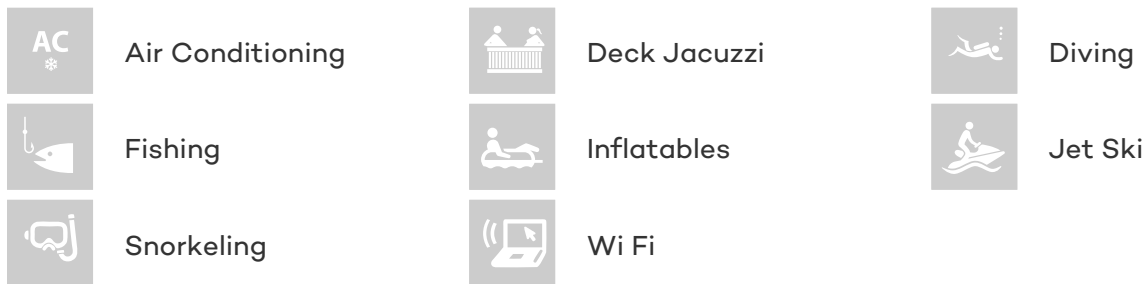

THE SULTANS WAY 001 YACHT CHARTER

Superyacht THE SULTANS WAY 001 was built in 2008 by Azimut. She is a 30.75m / 101ft azimuth 98 leonardo motor yacht with exterior design by Stefano Righini and interior styling by Carlo Galeazzi. THE SULTANS WAY 001 offers accommodation for up to 8 guests in 4 cabins with additional room for her crew of 4. She features a variety of amenities to ensure comfortable charter vacations, including Air Conditioning, WiFi connection on board and Deck Jacuzzi. She also carries an impressive collection of toys as listed below.

THE SULTANS WAY 001 AMENITIES & TOYS

For a full up-to-date list of leisure facilities or amenities onboard Motor Yacht The Sultans Way 001 please contact your Yacht Charter Broker prior to booking your vacation. If there is a particular water toy that you would like, but it is not listed, then it may be possible to rent this equipment for you.

MORE TENDERS, TOYS & YACHT AMMENITIES INFO:

[CLICK HERE](#)

CHARTER THE SULTANS WAY 001

If you are interested in chartering THE SULTANS WAY 001 please contact your yacht charter broker for more information about booking a luxury charter vacation on board this Azimut superyacht .