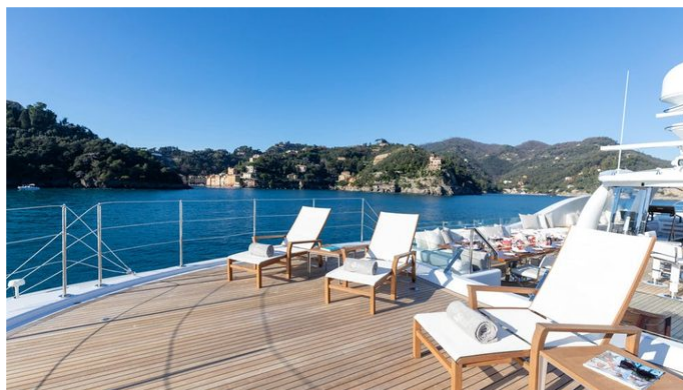

[The World's Leading
Luxury Yacht Charter Guide](#)

- 1 VIP
- 1 Double
- 1 Twin

CHARTER RATES

SUMMER

from
€280,000 / week + expenses

WINTER

from
$290,000 / week + expenses

Not for charter to U.S. residents while in U.S. waters

Details correct as of 2 Jun, 2023

- or SCAN QR CODE

CLICK HERE

- FOR MORE INFORMATION:

This document is not contractual. The yacht charters and their particulars displayed in the results above are displayed in good faith and whilst believed to be correct are not guaranteed. YachtCharterFleet.com does not warrant or assume any legal liability or responsibility for the accuracy, completeness, or usefulness of any information and/or images displayed. All information is subject to change without notice and is without warranty. Your preferred charter broker should provide you with yacht specifications, brochure and rates for your chosen dates during your charter yacht selection process. Starting