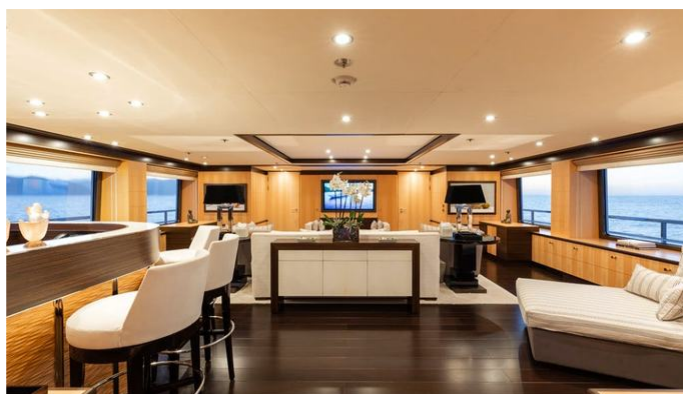

MORE PHOTOS, VIDEO OR INTERACTIVE DECK PLANS:

[CLICK HERE](#)

Revelry Yacht Charter

Superyacht REVELRY was built in 2012 by Amels. She is a 55m / 180'5 Amels 180 motor yacht with exterior design by Tim Heywood Design and interior styling by Laura Sessa Romboli . Revelry offers accommodation for up to 12 guests in 6 cabins with additional room for her crew of 14. She features a variety of amenities to ensure comfortable charter vacations, including, Swimming Platform, Beach Club, Crane, Massage Room, Sun Deck, Sunpads, Air Conditioning, Deck Jacuzzi, Gym/exercise equipment, Stabilisers underway, Stabilizers at Anchor & WiFi connection on board. She also carries an impressive collection of toys as listed below.

-  Wi-Fi
-  Swimming Platform
-  At-Anchor Stabilizers
-  Sunpads
-  Deck Jacuzzi
-  Gym
-  Beach Club
-  Steam Room
-  Air Conditioning
-  Satellite TV

For a full up-to-date list of leisure facilities or amenities onboard Motor Yacht Revelry please contact your Yacht Charter Broker prior to booking your vacation. If there is a particular water toy that you would like, but it is not listed, then it may be possible to rent this equipment for you.