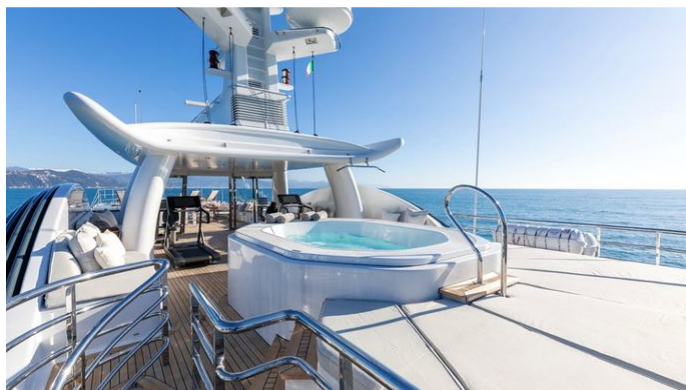

[The World's Leading
Luxury Yacht Charter Guide](#)

- 1 VIP
- 1 Double
- 1 Twin

CHARTER RATES

SUMMER

from
€280,000 / week + expenses

WINTER

from
$290,000 / week + expenses

Not for charter to U.S. residents while in U.S. waters

Details correct as of 2 Jun, 2023

- or SCAN QR CODE

CLICK HERE

- FOR MORE INFORMATION:

This document is not contractual. The yacht charters and their particulars displayed in the results above are displayed in good faith and whilst believed to be correct are not guaranteed. YachtCharterFleet.com does not warrant or assume any legal liability or responsibility for the accuracy, completeness, or usefulness of any information and/or images displayed. All information is subject to change without notice and is without warranty. Your preferred charter broker should provide you with yacht specifications, brochure and rates for your chosen dates during your charter yacht selection process. Starting