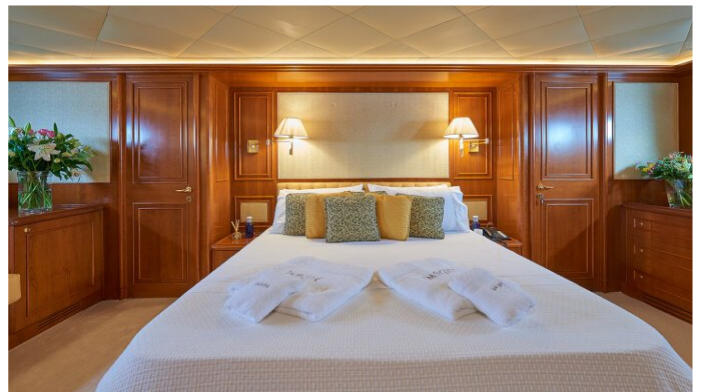

MORE PHOTOS, VIDEO OR INTERACTIVE DECK PLANS:

[CLICK HERE](#)

This document is not contractual. The yacht charters and their particulars displayed in the results above are displayed in good faith and whilst believed to be correct are not guaranteed. YachtCharterFleet.com does not warrant or assume any legal liability or responsibility for the accuracy, completeness, or usefulness of any information and/or images displayed. All information is subject to change without notice and is without warranty. Your preferred charter broker should provide you with yacht specifications, brochure and rates for your chosen dates during your charter yacht selection process. Starting prices are shown in a range of currencies for a one-week charter, unless otherwise indicated.