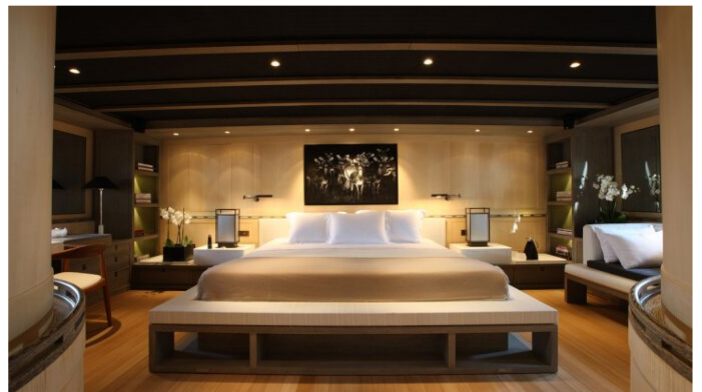

MORE PHOTOS, VIDEO OR INTERACTIVE DECK PLANS:

[CLICK HERE](#)