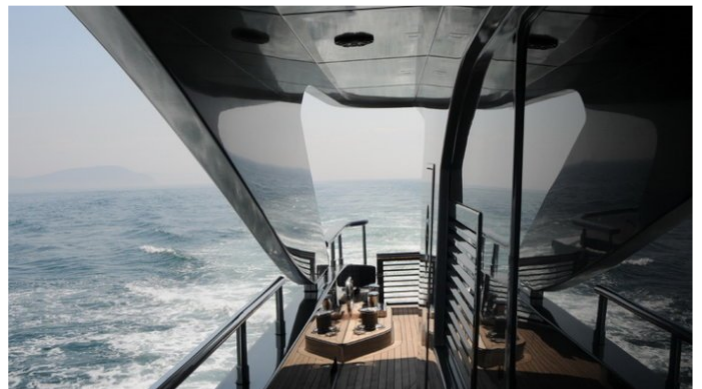

MORE PHOTOS, VIDEO OR INTERACTIVE DECK PLANS:

[CLICK HERE](#)

This document is not contractual. The yacht charters and their particulars displayed in the results above are displayed in good faith and whilst believed to be correct are not guaranteed. YachtCharterFleet.com does not warrant or assume any legal liability or responsibility for the accuracy, completeness, or usefulness of any information and/or images displayed. All information is subject to change without notice and is without warranty. Your preferred charter broker should provide you with yacht specifications, brochure and rates for your chosen dates during your charter yacht selection process. Starting prices are shown in a range of currencies for a one-week charter, unless otherwise indicated.