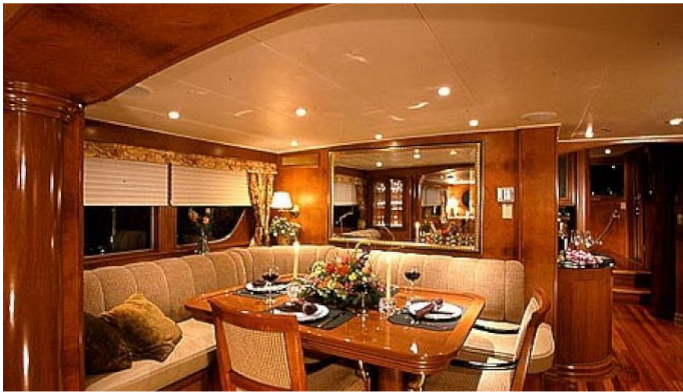

YachtCharterFleet

THE SMARTEST WAY TO SEARCH

KATANIA

Yacht Charter Details for 'Katania', the 30.48m Superyacht built by Burger

SPECIFICATIONS

LENGTH
30.48m / 100ft

BEAM DRAFT
6.1m / 20ft 1.83m / 6ft

YEAR REFIT
1961 2002

CRUISING SPEED
14 Knots

ACCOMMODATION

GUESTS CABINS CREW
6 **3** **4**

CABIN CONFIGURATION
1 Master 1 Triple
1 Quadruple

CHARTER RATES

SUMMER
from
\$59,500 / week + expenses

WINTER
from
\$59,500 / week + expenses

Details correct as of 22 Aug, 2017

FOR MORE INFORMATION:

[CLICK HERE](#) 

or SCAN QR CODE

MORE PHOTOS, VIDEO OR INTERACTIVE DECK PLANS:

[CLICK HERE](#)

KATANIA YACHT CHARTER

Superyacht KATANIA was built in 1961 by Burger. She is a 30.48m / 100ft motor yacht with exterior design by Jack Hargrave and interior styling by Burger. KATANIA offers accommodation for up to 6 guests in 3 cabins with additional room for her crew of 4. She features a variety of amenities to ensure comfortable charter vacations, including . She also carries an impressive collection of toys as listed below.

KATANIA AMENITIES & TOYS

	Air Conditioning		BBQ		Deck Jacuzzi
	Fishing		Satcom		Satellite TV
	Stabilizers		Wakeboard		Water Ski

For a full up-to-date list of leisure facilities or amenities onboard Motor Yacht Katania please contact your Yacht Charter Broker prior to booking your vacation. If there is a particular water toy that you would like, but it is not listed, then it may be possible to rent this equipment for you.