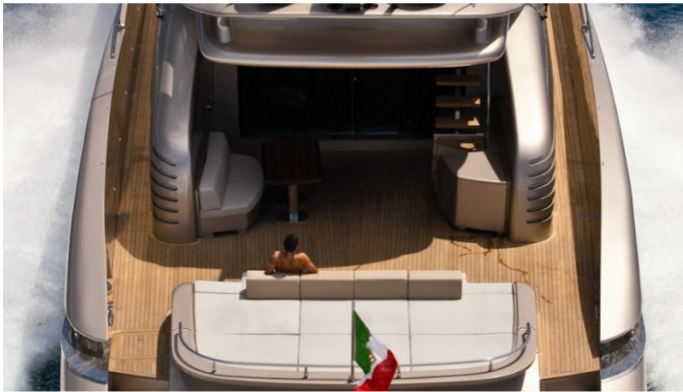

YachtCharterFleet

THE SMARTEST WAY TO SEARCH

MUSA

Yacht Charter Details for 'Musa', the 36.25m Superyacht built by AB Yachts

SPECIFICATIONS

LENGTH
36.25m / 119ft

BEAM **DRAFT**
7.5m / 25ft 1.6m / 5ft

YEAR
2009

CRUISING SPEED
44 Knots

ACCOMMODATION

GUESTS	CABINS	CREW
9	5	5

CABIN CONFIGURATION

1 Master	1 Vip
1 Double	1 Twin
1 Single	

CHARTER RATES

SUMMER
from
€85,000 / week + expenses

WINTER
from
€85,000 / week + expenses

Details correct as of 24 May, 2018

FOR MORE INFORMATION:

[CLICK HERE](#) 

or SCAN QR CODE

MORE PHOTOS, VIDEO OR INTERACTIVE DECK PLANS:

[CLICK HERE](#)

MUSA YACHT CHARTER

Superyacht MUSA was built in 2009 by AB Yachts. She is a 36.25m / 119ft ab 116 motor yacht with exterior design by Marco Arnaboldi and interior styling by Guido de Groot Design. MUSA offers accommodation for up to 9 guests in 5 cabins with additional room for her crew of 5. She features a variety of amenities to ensure comfortable charter vacations, including Air Conditioning and WiFi connection on board. She also carries an impressive collection of toys as listed below.

MUSA AMENITIES & TOYS

For a full up-to-date list of leisure facilities or amenities onboard Motor Yacht Musa please contact your Yacht Charter Broker prior to booking your vacation. If there is a particular water toy that you would like, but it is not listed, then it may be possible to rent this equipment for you.