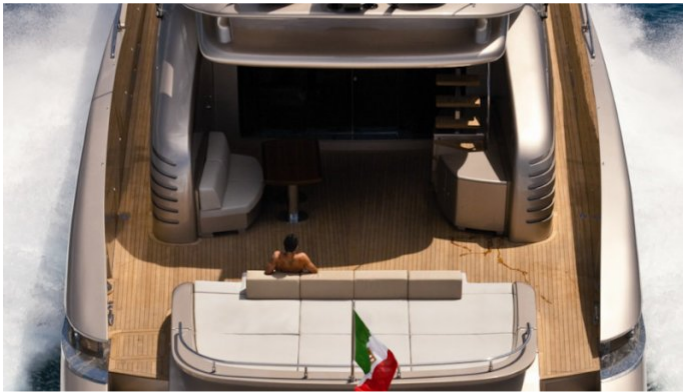

MORE PHOTOS, VIDEO OR INTERACTIVE DECK PLANS:

[CLICK HERE](#)