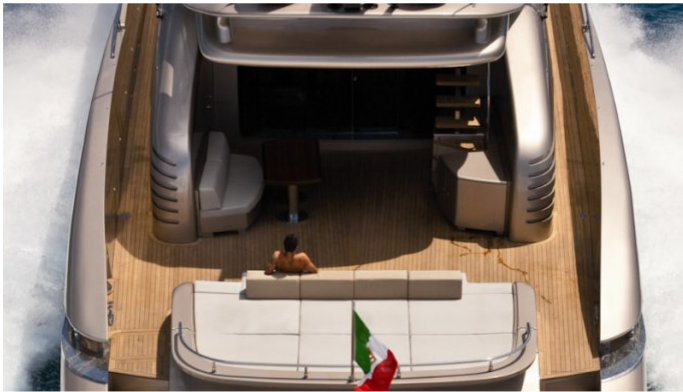

YachtCharterFleet

THE SMARTEST WAY TO SEARCH

MUSA

Yacht Charter Details for 'Musa', the 36.25m Superyacht built by AB Yachts

SPECIFICATIONS

LENGTH
36.25m / 119ft

BEAM **DRAFT**
7.5m / 25ft 1.6m / 5ft

YEAR
2009

CRUISING SPEED
44 Knots

ACCOMMODATION

GUESTS	CABINS	CREW
9	5	5

CABIN CONFIGURATION

1 Master	1 Vip
1 Double	1 Twin
1 Single	

CHARTER RATES

SUMMER
from
€85,000 / week + expenses

WINTER
from
€85,000 / week + expenses

Details correct as of 19 Nov, 2017

FOR MORE INFORMATION:

[CLICK HERE](#) 

or SCAN QR CODE

MORE PHOTOS, VIDEO OR INTERACTIVE DECK PLANS:

[CLICK HERE](#)

MUSA YACHT CHARTER

Superyacht MUSA was built in 2009 by AB Yachts. She is a 36.25m / 119ft ab 116 motor yacht with exterior design by Marco Arnaboldi and interior styling by Guido de Groot Design. MUSA offers accommodation for up to 9 guests in 5 cabins with additional room for her crew of 5. She features a variety of amenities to ensure comfortable charter vacations, including Air Conditioning, Air Conditioning and WiFi connection on board. She also carries an impressive collection of toys as listed below.

MUSA AMENITIES & TOYS

Air Conditioning

Satellite TV

Snorkeling

Towable Toys

Wi Fi

For a full up-to-date list of leisure facilities or amenities onboard Motor Yacht Musa please contact your Yacht Charter Broker prior to booking your vacation. If there is a particular water toy that you would like, but it is not listed, then it may be possible to rent this equipment for you.