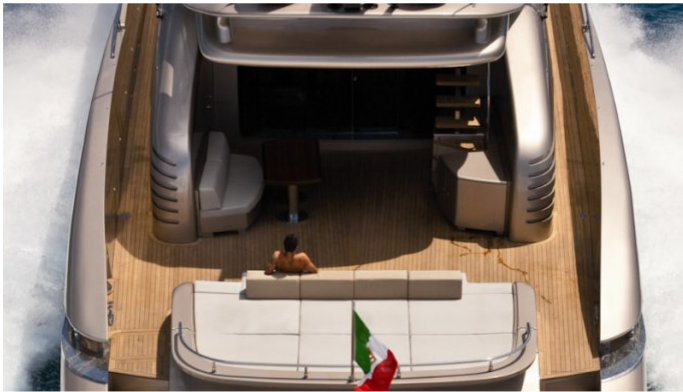

YachtCharterFleet

THE SMARTEST WAY TO SEARCH

MUSA

Yacht Charter Details for 'Musa', the 36.25m Superyacht built by AB Yachts

SPECIFICATIONS

LENGTH
36.25m / 119ft

BEAM **DRAFT**
7.5m / 25ft 1.6m / 5ft

YEAR
2009

CRUISING SPEED
44 Knots

ACCOMMODATION

GUESTS	CABINS	CREW
9	5	5

CABIN CONFIGURATION

1 Master	1 Vip
1 Double	1 Twin
1 Single	

CHARTER RATES

SUMMER
from
€85,000 / week + expenses

WINTER
from
€85,000 / week + expenses

Details correct as of 22 Mar, 2018

FOR MORE INFORMATION:

[CLICK HERE](#) 

or SCAN QR CODE

MORE PHOTOS, VIDEO OR INTERACTIVE DECK PLANS:

[CLICK HERE](#)

MUSA YACHT CHARTER

Superyacht MUSA was built in 2009 by AB Yachts. She is a 36.25m / 119ft ab 116 motor yacht with exterior design by Marco Arnaboldi and interior styling by Guido de Groot Design. MUSA offers accommodation for up to 9 guests in 5 cabins with additional room for her crew of 5. She features a variety of amenities to ensure comfortable charter vacations, including Air Conditioning, Air Conditioning and WiFi connection on board. She also carries an impressive collection of toys as listed below.

MUSA AMENITIES & TOYS

For a full up-to-date list of leisure facilities or amenities onboard Motor Yacht Musa please contact your Yacht Charter Broker prior to booking your vacation. If there is a particular water toy that you would like, but it is not listed, then it may be possible to rent this equipment for you.