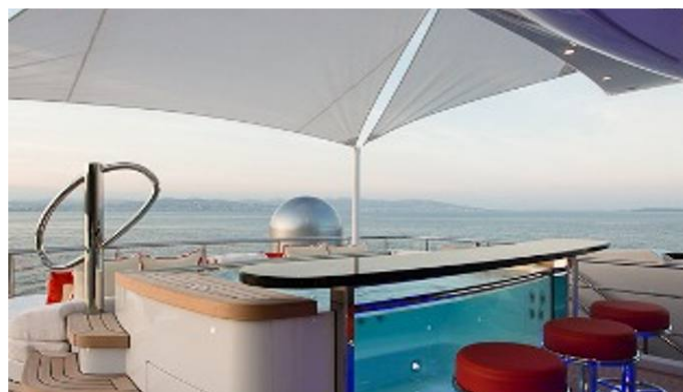

CABIN CONFIGURATION

- 1 Master
- 1 VIP
- 3 Double
- 2 Twin

CHARTER RATES

SUMMER

from
€595,000 / week + expenses

WINTER

from
$650,000 / week + expenses

Details correct as of 20 Mar, 2023

- or SCAN QR CODE

[CLICK HERE](#)

- FOR MORE INFORMATION:

This document is not contractual. The yacht charters and their particulars displayed in the results above are displayed in good faith and whilst believed to be correct are not guaranteed. YachtCharterFleet.com does not warrant or assume any legal liability or responsibility for the accuracy, completeness, or usefulness of any information and/or images displayed. All information is subject to change without notice and is without warranty. Your preferred charter broker should provide you with yacht specifications, brochure and rates for your chosen dates during your charter yacht selection process. Starting