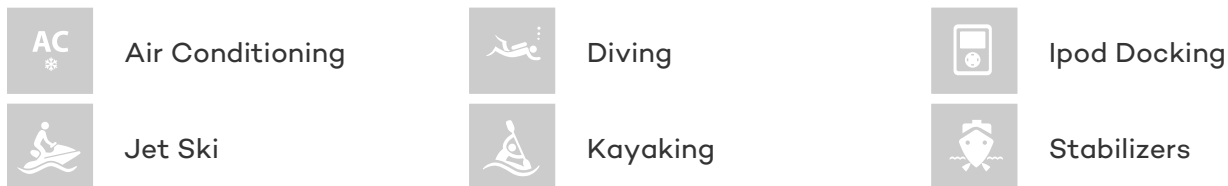

GUESTS	CABINS	CREW
10	5	7

CABIN CONFIGURATION

1 Master	1 Vip
1 Double	2 Twin
2 Pullman	

CHARTER RATES

SUMMER
from
\$84,000 / week + expenses

WINTER
from
\$84,000 / week + expenses

Details correct as of 28 May, 2017

FOR MORE INFORMATION:

[CLICK HERE](#) 

or SCAN QR CODE

MORE PHOTOS, VIDEO OR INTERACTIVE DECK PLANS:

[CLICK HERE](#)

HYE SEAS II YACHT CHARTER

Superyacht HYE SEAS II was built in 2007 by Azimut. She is a 35.46m / 116ft azimuth 116 motor yacht with exterior design by Stefano Righini and interior styling by Carlo Galeazzi. HYE SEAS II offers accommodation for up to 10 guests in 5 cabins with additional room for her crew of 7. She features a variety of amenities to ensure comfortable charter vacations, including Air Conditioning and Stabilizers at Anchor. She also carries an impressive collection of toys as listed below.

HYE SEAS II AMENITIES & TOYS

For a full up-to-date list of leisure facilities or amenities onboard Motor Yacht Hye Seas II please contact your Yacht Charter Broker prior to booking your vacation. If there is a particular water toy that you would like, but it is not listed, then it may be possible to rent this equipment for you.