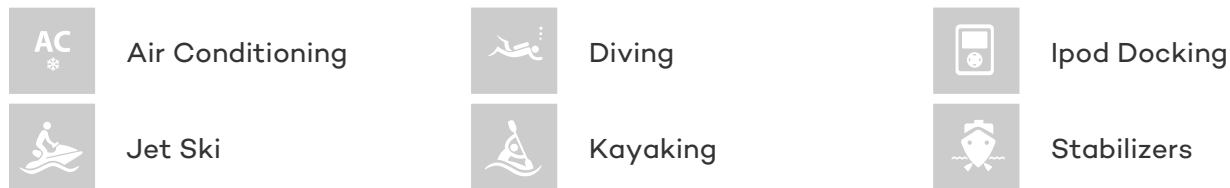

HYE SEAS II YACHT CHARTER

Superyacht HYE SEAS II was built in 2007 by Azimut. She is a 35.46m / 116ft azimuth 116 motor yacht with exterior design by Stefano Righini and interior styling by Carlo Galeazzi. HYE SEAS II offers accommodation for up to 10 guests in 5 cabins with additional room for her crew of 7. She features a variety of amenities to ensure comfortable charter vacations, including Air Conditioning and Stabilizers at Anchor. She also carries an impressive collection of toys as listed below.

HYE SEAS II AMENITIES & TOYS

For a full up-to-date list of leisure facilities or amenities onboard Motor Yacht Hye Seas II please contact your Yacht Charter Broker prior to booking your vacation. If there is a particular water toy that you would like, but it is not listed, then it may be possible to rent this equipment for you.

MORE TENDERS, TOYS & YACHT AMMENITIES INFO:

[CLICK HERE](#)

CHARTER HYE SEAS II

If you are interested in chartering HYE SEAS II please contact your yacht charter broker for more information about booking a luxury charter vacation on board this Azimut superyacht .