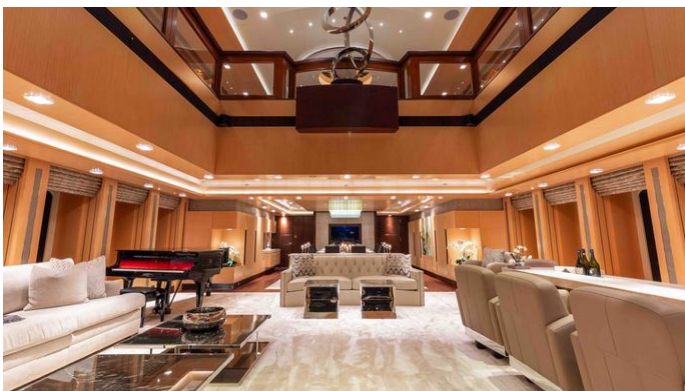

MORE PHOTOS, VIDEO OR INTERACTIVE DECK PLANS:

This document is not contractual. The yacht charters and their particulars displayed in the results above are displayed in good faith and whilst believed to be correct are not guaranteed. YachtCharterFleet.com does not warrant or assume any legal liability or responsibility for the accuracy, completeness, or usefulness of any information and/or images displayed. All information is subject to change without notice and is without warranty. Your preferred charter broker should provide you with yacht specifications, brochure and rates for your chosen dates during your charter yacht selection process. Starting prices are shown in a range of currencies for a one-week charter, unless otherwise indicated.