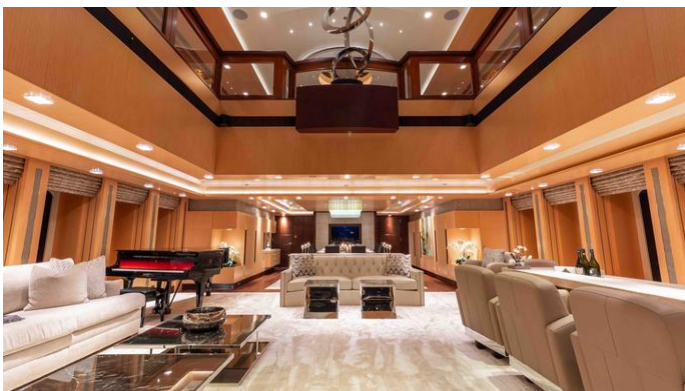

MORE PHOTOS, VIDEO OR INTERACTIVE DECK PLANS: