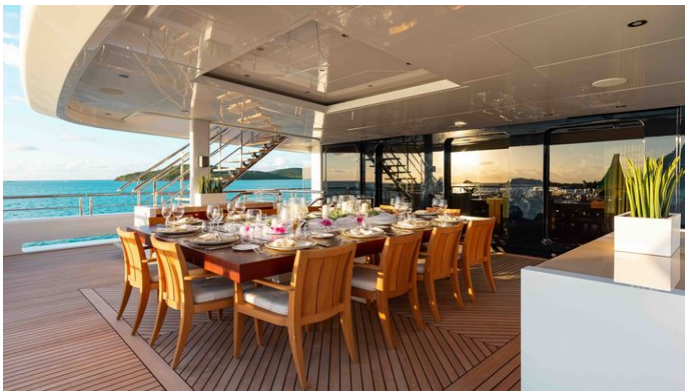

MORE PHOTOS, VIDEO OR INTERACTIVE DECK PLANS: