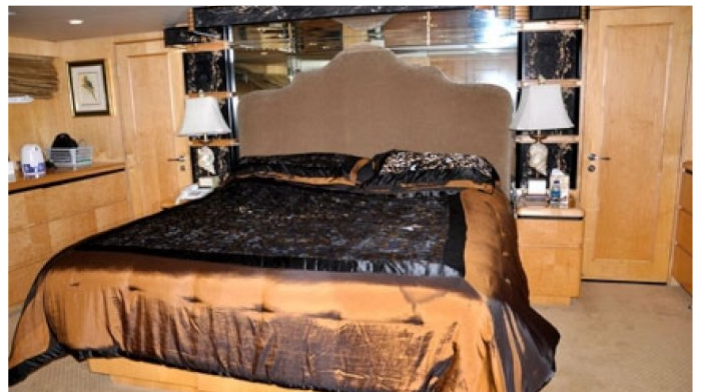

GUESTS	CABINS	CREW
8	4	4

CABIN CONFIGURATION
1 Master 2 Double
1 Twin

CHARTER RATES

Details correct as of 24 May, 2017

FOR MORE INFORMATION:

[CLICK HERE](#) 

or SCAN QR CODE

MORE PHOTOS, VIDEO OR INTERACTIVE DECK PLANS:

[CLICK HERE](#)

HORUS YACHT CHARTER

Superyacht HORUS was built in 1995 by Broward. She is a 34m / 112ft motor yacht with exterior design by Broward and interior styling by Robin Rose & Associates. HORUS offers accommodation for up to 8 guests in 4 cabins with additional room for her crew of 4. She features a variety of amenities to ensure comfortable charter vacations, including . She also carries an impressive collection of toys as listed below.