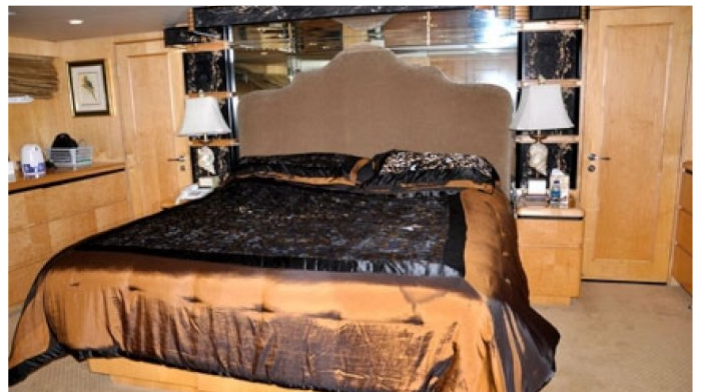

MORE PHOTOS, VIDEO OR INTERACTIVE DECK PLANS:

[CLICK HERE](#)