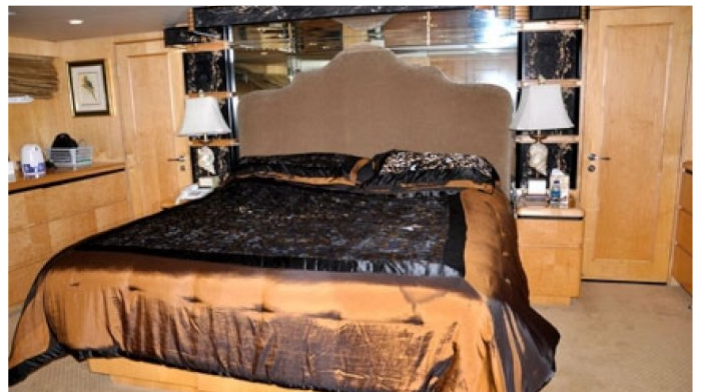

GUESTS	CABINS	CREW
8	4	4

CABIN CONFIGURATION
1 Master 2 Double
1 Twin

CHARTER RATES

Details correct as of 28 Jun, 2017

FOR MORE INFORMATION:

[CLICK HERE](#) 

or SCAN QR CODE

MORE PHOTOS, VIDEO OR INTERACTIVE DECK PLANS:

[CLICK HERE](#)

HORUS YACHT CHARTER

Superyacht HORUS was built in 1995 by Broward. She is a 34m / 112ft motor yacht with exterior design by Broward and interior styling by Robin Rose & Associates. HORUS offers accommodation for up to 8 guests in 4 cabins with additional room for her crew of 4. She features a variety of amenities to ensure comfortable charter vacations, including . She also carries an impressive collection of toys as listed below.