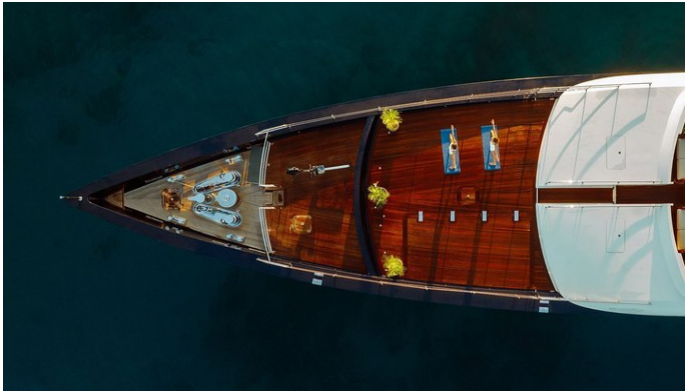

GALILEO

Yacht Charter Details for 'Galileo', the 55.7m Superyacht built by Picchiotti

SPECIFICATIONS

LENGTH
55.7m / 182'9

BEAM DRAFT
10.4m / 34'1 3m / 9'10

YEAR REFIT
2011 2023

CRUISING SPEED
11 Knots

ACCOMMODATION

[CLICK HERE](#) 

or SCAN QR CODE

MORE PHOTOS, VIDEO OR INTERACTIVE DECK PLANS:

[CLICK HERE](#)

GALILEO YACHT CHARTER

Superyacht GALILEO was built in 2011 by Picchiotti. She is a 55.7m / 182'9 Custom motor yacht with exterior design by Vitruvius and interior styling by Perini Navi . Galileo offers accommodation for up to 12 guests in 5 cabins with additional room for her crew of 11. She features a variety of amenities to ensure comfortable charter vacations, including Air Conditioning. She also carries an impressive collection of toys as listed below.

Air Conditioning

Inflatable Water Slide

For a full up-to-date list of leisure facilities or amenities onboard Motor Yacht Galileo please contact your Yacht Charter Broker prior to booking your vacation. If there is a particular water toy that you would like, but it is not listed, then it may be possible to rent this equipment for you.