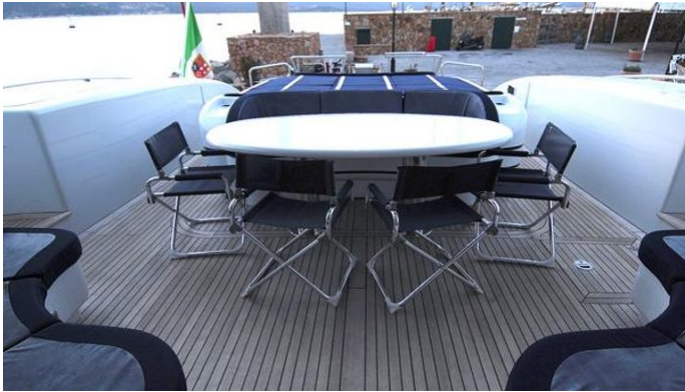

MORE PHOTOS, VIDEO OR INTERACTIVE DECK PLANS:

[CLICK HERE](#)