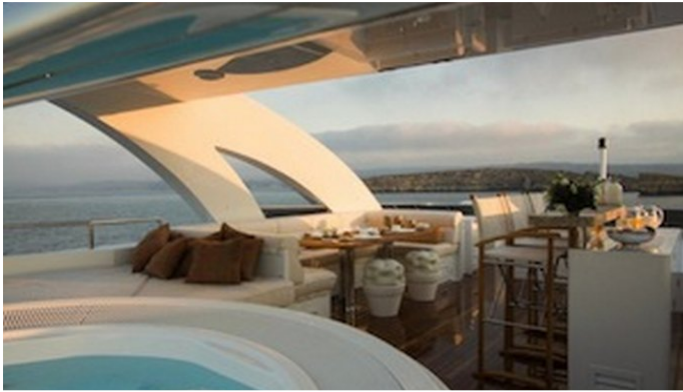

MORE PHOTOS, VIDEO OR INTERACTIVE DECK PLANS:

[CLICK HERE](#)

This document is not contractual. The yacht charters and their particulars displayed in the results above are displayed in good faith and whilst believed to be correct are not guaranteed. YachtCharterFleet.com does not warrant or assume any legal liability or responsibility for the accuracy, completeness, or usefulness of any information and/or images displayed. All information is subject to change without notice and is without warranty. Your preferred charter broker should provide you with yacht specifications, brochure and rates for your chosen dates during your charter yacht selection process. Starting prices are shown in a range of currencies for a one-week charter, unless otherwise indicated.