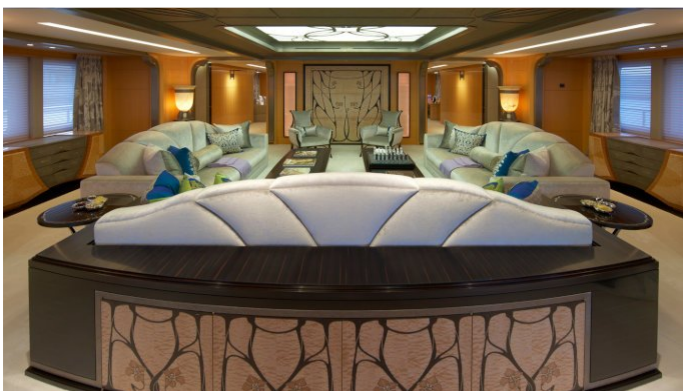

MORE PHOTOS, VIDEO OR INTERACTIVE DECK PLANS:

[CLICK HERE](#)

This document is not contractual. The yacht charters and their particulars displayed in the results above are displayed in good faith and whilst believed to be correct are not guaranteed. YachtCharterFleet.com does not warrant or assume any legal liability or responsibility for the accuracy, completeness, or usefulness of any information and/or images displayed. All information is subject to change without notice and is without warranty. Your preferred charter broker should provide you with yacht specifications, brochure and rates for your chosen dates during your charter yacht selection process. Starting prices are shown in a range of currencies for a one-week charter, unless otherwise indicated.