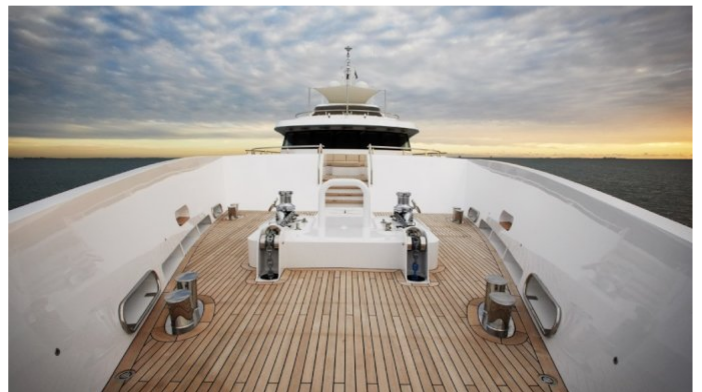

MORE PHOTOS, VIDEO OR INTERACTIVE DECK PLANS:

[CLICK HERE](#)

This document is not contractual. The yacht charters and their particulars displayed in the results above are displayed in good faith and whilst believed to be correct are not guaranteed. YachtCharterFleet.com does not warrant or assume any legal liability or responsibility for the accuracy, completeness, or usefulness of any information and/or images displayed. All information is subject to change without notice and is without warranty. Your preferred charter broker should provide you with yacht specifications, brochure and rates for your chosen dates during your charter yacht selection process. Starting prices are shown in a range of currencies for a one-week charter, unless otherwise indicated.