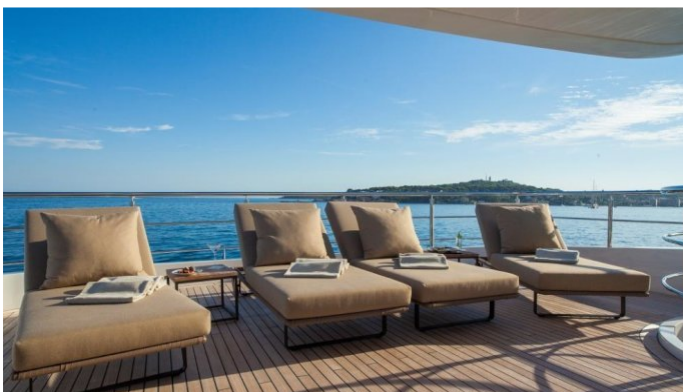

MORE PHOTOS, VIDEO OR INTERACTIVE DECK PLANS:

[CLICK HERE](#)

This document is not contractual. The yacht charters and their particulars displayed in the results above are displayed in good faith and whilst believed to be correct are not guaranteed. YachtCharterFleet.com does not warrant or assume any legal liability or responsibility for the accuracy, completeness, or usefulness of any information and/or images displayed. All information is subject to change without notice and is without warranty. Your preferred charter broker should provide you with yacht specifications, brochure and rates for your chosen dates during your charter yacht selection process. Starting prices are shown in a range of currencies for a one-week charter, unless otherwise indicated.