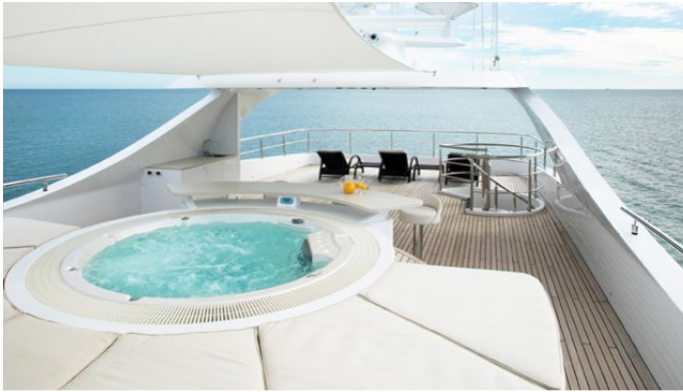

MORE PHOTOS, VIDEO OR INTERACTIVE DECK PLANS:

[CLICK HERE](#)

This document is not contractual. The yacht charters and their particulars displayed in the results above are displayed in good faith and whilst believed to be correct are not guaranteed. YachtCharterFleet.com does not warrant or assume any legal liability or responsibility for the accuracy, completeness, or usefulness of any information and/or images displayed. All information is subject to change without notice and is without warranty. Your preferred charter broker should provide you with yacht specifications, brochure and rates for your chosen dates during your charter yacht selection process. Starting prices are shown in a range of currencies for a one-week charter, unless otherwise indicated.