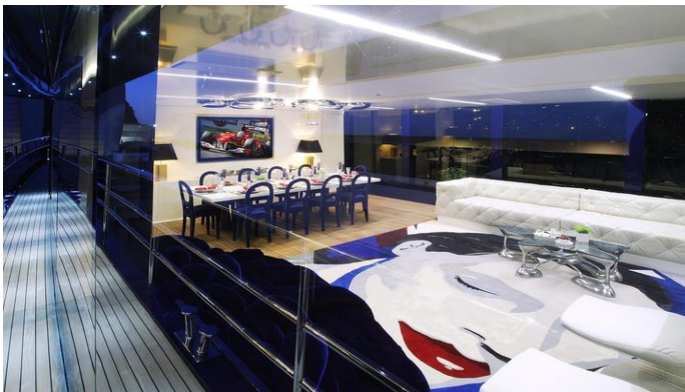

MORE PHOTOS, VIDEO OR INTERACTIVE DECK PLANS:

[CLICK HERE](#)