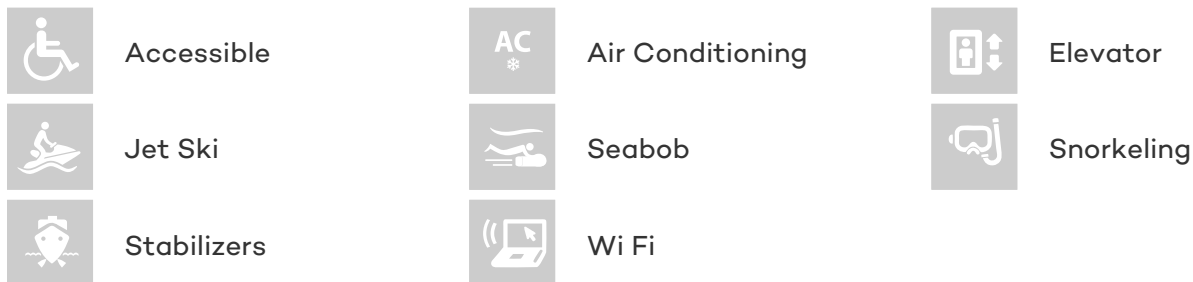

MORE PHOTOS, VIDEO OR INTERACTIVE DECK PLANS:

[CLICK HERE](#)

BLADE YACHT CHARTER

Superyacht BLADE was built in 2010 by MMGI Shipyard. She is a 44m / 144ft custom motor yacht with exterior design by A Lab and interior styling by Michela Reverberi. BLADE offers accommodation for up to 9 guests in 5 cabins with additional room for her crew of 8. She features a variety of amenities to ensure comfortable charter vacations, including Air Conditioning, WiFi connection on board, Lift (Elevator), Wheelchair Friendly, Air Conditioning, Stabilizers at Anchor and At anchor Stabilizers. She also carries an impressive collection of toys as listed below.

BLADE AMENITIES & TOYS

For a full up-to-date list of leisure facilities or amenities onboard Motor Yacht Blade please contact your Yacht Charter Broker prior to booking your vacation. If there is a particular water toy that you would like, but it is not listed, then it may be possible to rent this equipment for you.