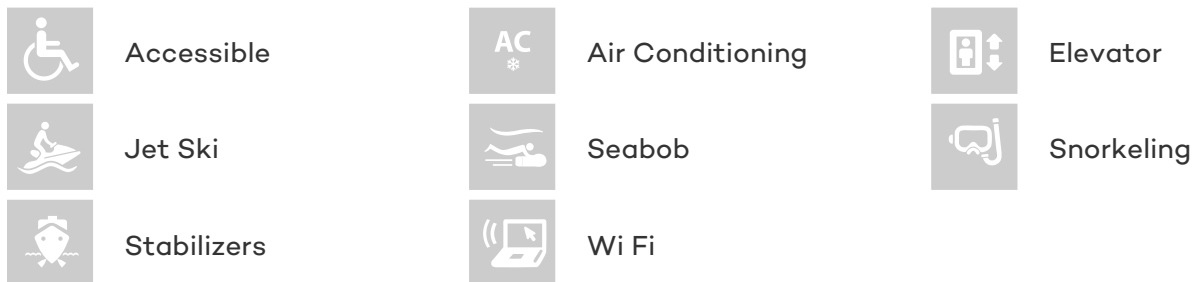

or SCAN QR CODE

MORE PHOTOS, VIDEO OR INTERACTIVE DECK PLANS:

[CLICK HERE](#)

BLADE YACHT CHARTER

Superyacht BLADE was built in 2010 by MMGI Shipyard. She is a 44m / 144ft custom motor yacht with exterior design by A Lab and interior styling by Michela Reverberi. BLADE offers accommodation for up to 9 guests in 5 cabins with additional room for her crew of 8. She features a variety of amenities to ensure comfortable charter vacations, including Air Conditioning, WiFi connection on board, Lift (Elevator), Wheelchair Friendly, Air Conditioning, Stabilizers at Anchor and At anchor Stabilizers. She also carries an impressive collection of toys as listed below.

BLADE AMENITIES & TOYS

For a full up-to-date list of leisure facilities or amenities onboard Motor Yacht Blade please contact your Yacht Charter Broker prior to booking your vacation. If there is a particular water toy that you would like, but it is not listed, then it may be possible to rent this equipment for you.