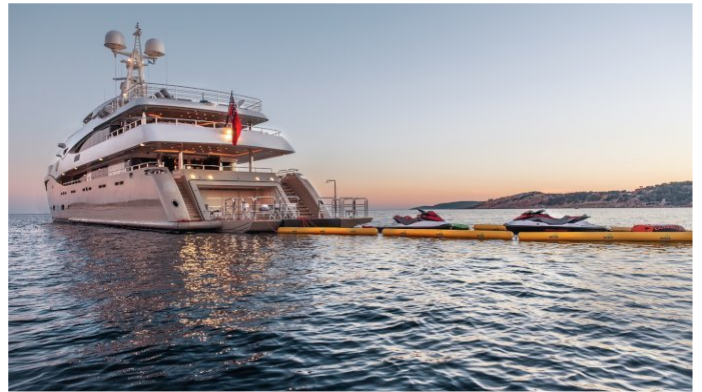

LIGHT HOLIC

Yacht Charter Details for 'Light Holic', the 60m Superyacht built by CRN

SPECIFICATIONS

LENGTH
60m / 197ft

BEAM DRAFT
10m / 33ft 3m / 10ft

YEAR REFIT
2011 2014

CRUISING SPEED
14 Knots

ACCOMMODATION

[CLICK HERE](#) 

or SCAN QR CODE

MORE PHOTOS, VIDEO OR INTERACTIVE DECK PLANS:

[CLICK HERE](#)

LIGHT HOLIC YACHT CHARTER

Superyacht LIGHT HOLIC was built in 2011 by CRN. She is a 60m / 197ft CRN 60 motor yacht with exterior design by Zuccon and interior styling by Negoescu. LIGHT HOLIC offers accommodation for up to 12 guests in 6 cabins with additional room for her crew of 15. She features a variety of amenities to ensure comfortable charter vacations, including Air Conditioning, Stabilizers at Anchor, Deck Jacuzzi, Gym/exercise equipment, Bow Thruster, Sun Deck and Sunpads. She also carries an impressive collection of toys as listed below.

LIGHT HOLIC AMENITIES & TOYS

	Air Conditioning		At-Anchor Stabilizers		Deck Jacuzzi
	Elevator		Gym		Inflatables
	Ipod Docking		Jet Ski		Kneeboard
	Satcom		Satellite TV		Seabob
	Snorkeling		Surfboard		Towable Toys
	Trampoline		Video-on-demand		Wakeboard
	Water Ski		Wi Fi		Wind Surf