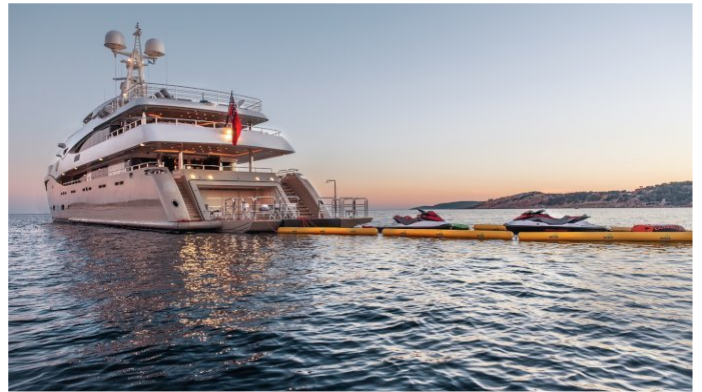

LIGHT HOLIC

Yacht Charter Details for 'Light Holic', the 60m Superyacht built by CRN

SPECIFICATIONS

LENGTH
60m / 197ft

BEAM DRAFT
10m / 33ft 3m / 10ft

YEAR REFIT
2011 2014

CRUISING SPEED
14 Knots

ACCOMMODATION

[CLICK HERE](#) 

or SCAN QR CODE

MORE PHOTOS, VIDEO OR INTERACTIVE DECK PLANS:

[CLICK HERE](#)

LIGHT HOLIC YACHT CHARTER

Superyacht LIGHT HOLIC was built in 2011 by CRN. She is a 60m / 197ft crn 60 motor yacht with exterior design by Zuccon and interior styling by Negoescu. LIGHT HOLIC offers accommodation for up to 12 guests in 6 cabins with additional room for her crew of 15. She features a variety of amenities to ensure comfortable charter vacations, including Air Conditioning, Stabilizers at Anchor, Deck Jacuzzi, Gym/exercise equipment, Air Conditioning, At anchor Stabilizers, Jacuzzi (on deck) and Gym. She also carries an impressive collection of toys as listed below.

LIGHT HOLIC AMENITIES & TOYS

	Air Conditioning		Deck Jacuzzi		Elevator
	Gym		Inflatables		Ipod Docking
	Jet Ski		Kneeboard		Satcom
	Satellite TV		Seabob		Snorkeling
	Stabilizers		Surfboard		Towable Toys
	Trampoline		Video-on-demand		Wakeboard
	Water Ski		Wi Fi		Wind Surf