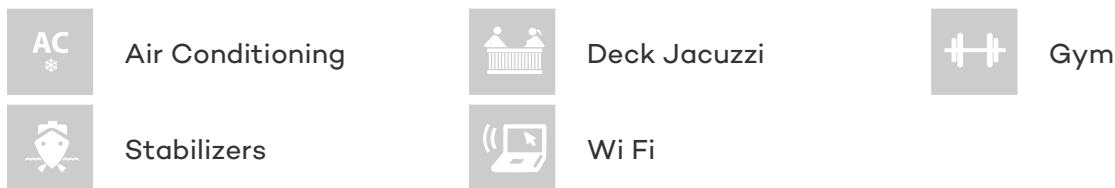

APHRODITE YACHT CHARTER

Superyacht APHRODITE was built in 2009 by Westport. She is a 39.62m / 130ft westport 130 motor yacht with exterior design by Gregory Marshall and interior styling by . APHRODITE offers accommodation for up to 10 guests in 5 cabins with additional room for her crew of 7. She features a variety of amenities to ensure comfortable charter vacations, including Jacuzzi (on deck), Air Conditioning, Stabilisers underway, Air Conditioning, WiFi connection on board, Deck Jacuzzi, Gym/exercise equipment, Stabilisers underway, Gym, Stabilizers at Anchor and At anchor Stabilizers. She also carries an impressive collection of toys as listed below.

APHRODITE AMENITIES & TOYS

For a full up-to-date list of leisure facilities or amenities onboard Motor Yacht Aphrodite please contact your Yacht Charter Broker prior to booking your vacation. If there is a particular water toy that you would like, but it is not listed, then it may be possible to rent this equipment for you.

MORE TENDERS, TOYS & YACHT AMMENITIES INFO:

[CLICK HERE](#)

CHARTER APHRODITE

If you are interested in chartering APHRODITE please contact your yacht charter broker for more information about booking a luxury charter vacation on board this Westport superyacht .