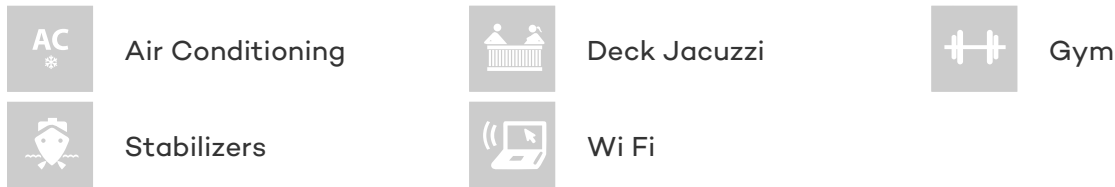

APHRODITE YACHT CHARTER

Superyacht APHRODITE was built in 2009 by Westport. She is a 39.62m / 130ft westport 130 motor yacht with exterior design by Gregory Marshall and interior styling by . APHRODITE offers accommodation for up to 10 guests in 5 cabins with additional room for her crew of 7. She features a variety of amenities to ensure comfortable charter vacations, including Jacuzzi (on deck), Air Conditioning, Stabilisers underway, Air Conditioning, WiFi connection on board, Deck Jacuzzi, Gym/exercise equipment, Stabilisers underway, Gym, Stabilizers at Anchor and At anchor Stabilizers. She also carries an impressive collection of toys as listed below.

APHRODITE AMENITIES & TOYS

For a full up-to-date list of leisure facilities or amenities onboard Motor Yacht Aphrodite please contact your Yacht Charter Broker prior to booking your vacation. If there is a particular water toy that you would like, but it is not listed, then it may be possible to rent this equipment for you.

MORE TENDERS, TOYS & YACHT AMMENITIES INFO:

[CLICK HERE](#)

CHARTER APHRODITE

If you are interested in chartering APHRODITE please contact your yacht charter broker for more information about booking a luxury charter vacation on board this Westport superyacht .