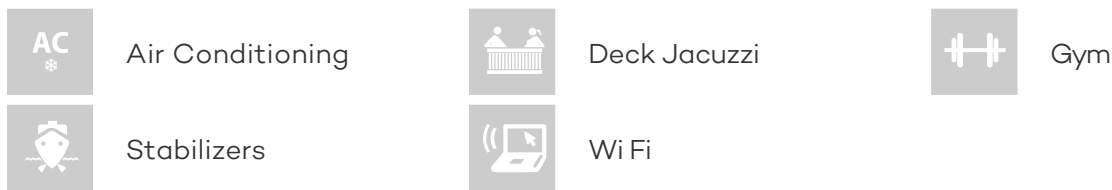

APHRODITE YACHT CHARTER

Superyacht APHRODITE was built in 2009 by Westport. She is a 39.62m / 130ft westport 130 motor yacht with exterior design by Gregory Marshall and interior styling by . APHRODITE offers accommodation for up to 10 guests in 5 cabins with additional room for her crew of 7. She features a variety of amenities to ensure comfortable charter vacations, including Jacuzzi (on deck), Air Conditioning, Stabilisers underway, Air Conditioning, WiFi connection on board, Deck Jacuzzi, Gym/exercise equipment, Stabilisers underway, Gym, Stabilizers at Anchor and At anchor Stabilizers. She also carries an impressive collection of toys as listed below.

APHRODITE AMENITIES & TOYS

For a full up-to-date list of leisure facilities or amenities onboard Motor Yacht Aphrodite please contact your Yacht Charter Broker prior to booking your vacation. If there is a particular water toy that you would like, but it is not listed, then it may be possible to rent this equipment for you.

MORE TENDERS, TOYS & YACHT AMMENITIES INFO:

[CLICK HERE](#)

CHARTER APHRODITE

If you are interested in chartering APHRODITE please contact your yacht charter broker for more information about booking a luxury charter vacation on board this Westport superyacht .