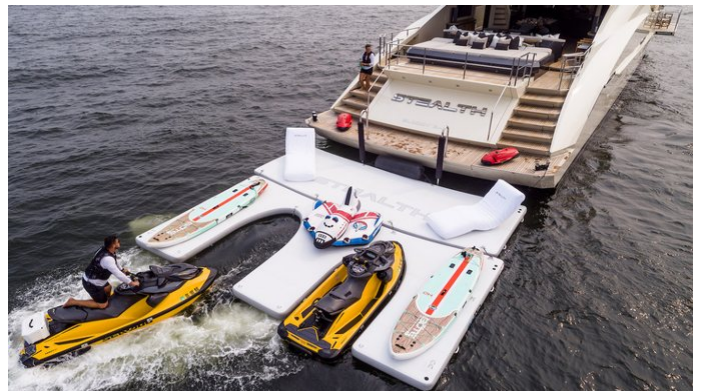

MORE PHOTOS, VIDEO OR INTERACTIVE DECK PLANS:

[CLICK HERE](#)

This document is not contractual. The yacht charters and their particulars displayed in the results above are displayed in good faith and whilst believed to be correct are not guaranteed. YachtCharterFleet.com does not warrant or assume any legal liability or responsibility for the accuracy, completeness, or usefulness of any information and/or images displayed. All information is subject to change without notice and is without warranty. Your preferred charter broker should provide you with yacht specifications, brochure and rates for your chosen dates during your charter yacht selection process. Starting prices are shown in a range of currencies for a one-week charter, unless otherwise indicated.