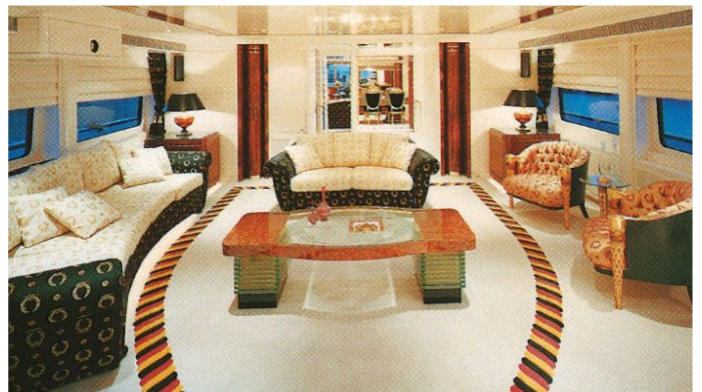

or SCAN QR CODE

MORE PHOTOS, VIDEO OR INTERACTIVE DECK PLANS:

[CLICK HERE](#)

OBSESSIONS YACHT CHARTER

Superyacht **OBSESSIONS** was built in 1996 by Heesen. She is a 37.50m / 123ft motor yacht with exterior design by Mulder Design and interior styling by Diaship Design. **OBSESSIONS** offers accommodation for up to 10 guests in 4 cabins with additional room for her crew of 6. She features a variety of amenities to ensure comfortable charter vacations, including Air Conditioning, WiFi connection on board and Stabilisers underway. She also carries an impressive collection of toys as listed below.

OBSESSIONS AMENITIES & TOYS

For a full up-to-date list of leisure facilities or amenities onboard Motor Yacht Obsessions please contact your Yacht Charter Broker prior to booking your vacation. If there is a particular water toy that you would like, but it is not listed, then it may be possible to rent this equipment for you.