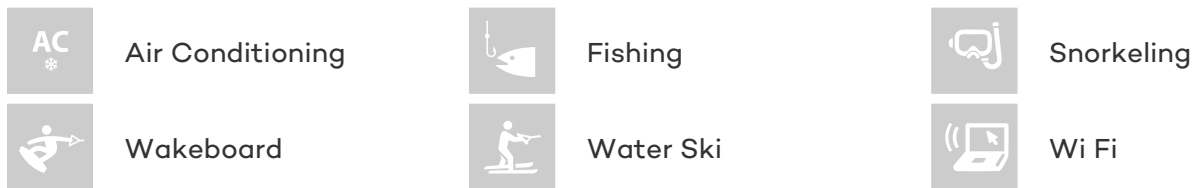

OBSESSIONS YACHT CHARTER

Superyacht OBSESSIONS was built in 1996 by Heesen. She is a 37.50m / 123ft motor yacht with exterior design by Mulder Design and interior styling by Diaship Design. OBSESSIONS offers accommodation for up to 10 guests in 4 cabins with additional room for her crew of 6. She features a variety of amenities to ensure comfortable charter vacations, including Air Conditioning, WiFi connection on board, Stabilisers underway, Air Conditioning and Stabilisers underway. She also carries an impressive collection of toys as listed below.

OBSESSIONS AMENITIES & TOYS

For a full up-to-date list of leisure facilities or amenities onboard Motor Yacht Obsessions please contact your Yacht Charter Broker prior to booking your vacation. If there is a particular water toy that you would like, but it is not listed, then it may be possible to rent this equipment for you.

MORE TENDERS, TOYS & YACHT AMMENITIES INFO:

[CLICK HERE](#)

CHARTER OBSESSIONS

If you are interested in chartering OBSESSIONS please contact your yacht charter broker for more information about booking a luxury charter vacation on board this Heesen superyacht .