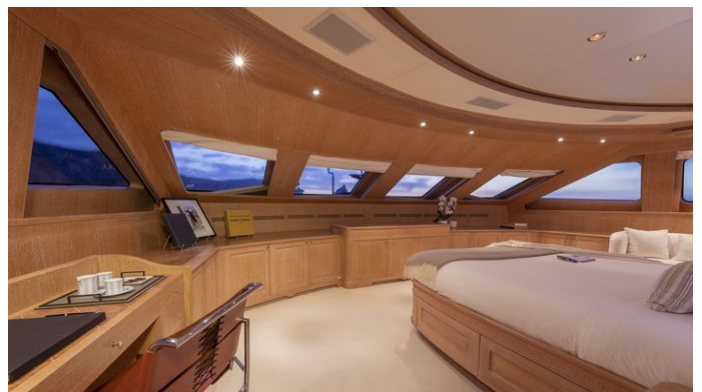

FOR MORE INFORMATION:

[CLICK HERE](#) 

or SCAN QR CODE

MORE PHOTOS, VIDEO OR INTERACTIVE DECK PLANS:

 [CLICK HERE](#)

SOHO YACHT CHARTER

Superyacht SOHO was built in 2009 by Benetti. She is a 36.6m / 120'1 Classic 120' motor yacht with exterior design by Stefano Righini and interior styling by Zuretti . Soho offers accommodation for up to 11 guests in 5 cabins with additional room for her crew of 7. She features a variety of amenities to ensure comfortable charter vacations, including, Air Conditioning, WiFi connection on board & Stabilizers at Anchor. She also carries an impressive collection of toys as listed below.