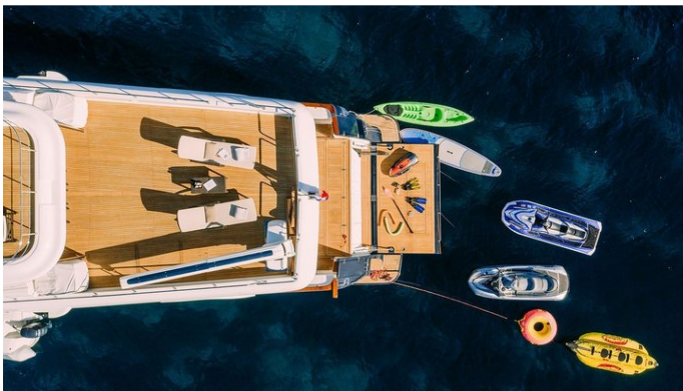

MORE PHOTOS, VIDEO OR INTERACTIVE DECK PLANS:

[CLICK HERE](#)