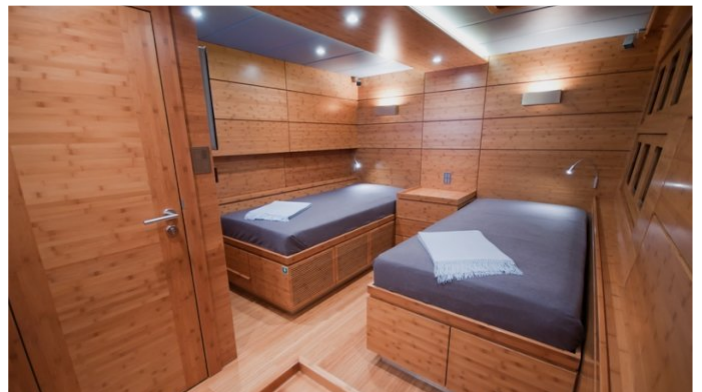

or **SCAN QR CODE**

MORE PHOTOS, VIDEO OR INTERACTIVE DECK PLANS:

[CLICK HERE](#)

CHE YACHT CHARTER

Superyacht CHE was built in 2010 by Sunreef Yachts. She is a 34.75m / 114ft sunreef 114 sail yacht with exterior design by Sunreef Yachts and interior styling by Sunreef Yachts. CHE offers accommodation for up to 8 guests in 4 cabins with additional room for her crew of 6. She features a variety of amenities to ensure comfortable charter vacations, including Air Conditioning, WiFi connection on board and Air Conditioning. She also carries an impressive collection of toys as listed below.