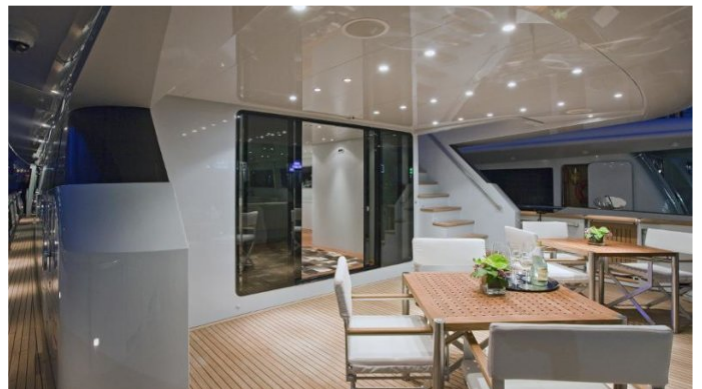

MORE PHOTOS, VIDEO OR INTERACTIVE DECK PLANS:

[CLICK HERE](#)

MY SPACE YACHT CHARTER

Superyacht MY SPACE was built in 2002 by Baglietto. She is a 33.45m / 110ft baglietto 33 motor yacht with exterior design by Francesco Paszkowski and interior styling by Francesco Paszkowski. MY SPACE offers accommodation for up to 10 guests in 5 cabins with additional room for her crew of 6. She features a variety of amenities to ensure comfortable charter vacations, including Air Conditioning, WiFi connection on board and Stabilizers at Anchor. She also carries an impressive collection of toys as listed below.

MY SPACE AMENITIES & TOYS

	Air Conditioning		Bikes		Diving
	Fishing		Inflatables		Kayaking
	Snorkeling		Stabilizers		Towable Toys
	Wakeboard		Water Ski		Waverider
	Wi Fi				

For a full up-to-date list of leisure facilities or amenities onboard Motor Yacht My Space please contact your Yacht Charter Broker prior to booking your vacation. If there is a particular water toy that you would like, but it is not listed, then it may be possible to rent this equipment for you.