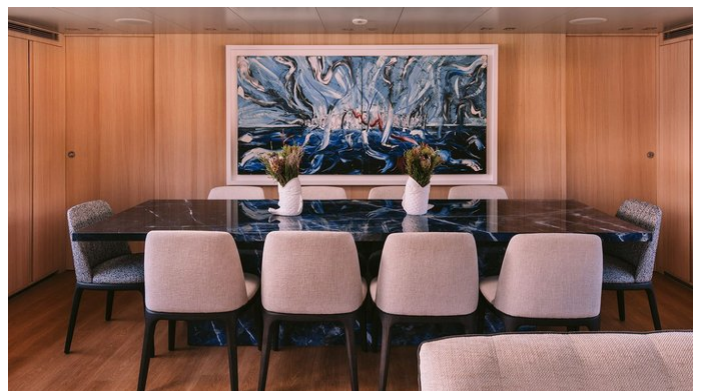

FOR MORE INFORMATION:

[CLICK HERE](#) 

or SCAN QR CODE

MORE PHOTOS, VIDEO OR INTERACTIVE DECK PLANS:

[CLICK HERE](#)

ISLANDER II YACHT CHARTER

Superyacht ISLANDER II was built in 2002 by Baglietto. She is a 33.4m / 109'7 Baglietto 33 motor yacht with exterior design by Francesco Paszkowski Design and interior styling by Francesco Paszkowski Design . Islander II offers accommodation for up to 11 guests in 5 cabins with additional room for her crew of 6. She features a variety of amenities to ensure comfortable charter vacations, including, Air Conditioning, WiFi connection on board & Stabilizers at Anchor. She also carries an impressive collection of toys as listed below.