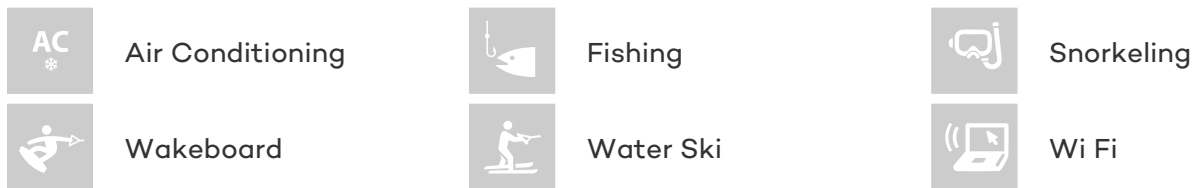

SILVER SPRAY YACHT CHARTER

Superyacht SILVER SPRAY was built in 1916 by Scheepswerf Piet Smit. She is a 33.50m / 110ft conversion sail yacht with exterior design by and interior styling by Gaastmeer Ship and Yacht Design. SILVER SPRAY offers accommodation for up to 8 guests in 4 cabins with additional room for her crew of 4. She features a variety of amenities to ensure comfortable charter vacations, including Air Conditioning, WiFi connection on board and Air Conditioning. She also carries an impressive collection of toys as listed below.

SILVER SPRAY AMENITIES & TOYS

For a full up-to-date list of leisure facilities or amenities onboard Sail Yacht Silver Spray please contact your Yacht Charter Broker prior to booking your vacation. If there is a particular water toy that you would like, but it is not listed, then it may be possible to rent this equipment for you.

MORE TENDERS, TOYS & YACHT AMMENITIES INFO:

[CLICK HERE](#)

CHARTER SILVER SPRAY

If you are interested in chartering SILVER SPRAY please contact your yacht charter broker for more information about booking a luxury charter vacation on board this Scheepswerf Piet Smit superyacht .