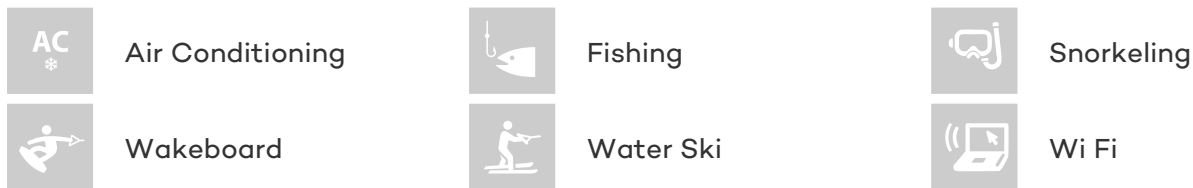

SILVER SPRAY YACHT CHARTER

Superyacht SILVER SPRAY was built in 1916 by Scheepswerf Piet Smit. She is a 33.50m / 110ft Conversion sail yacht with exterior design by and interior styling by Gaastmeer Ship and Yacht Design. SILVER SPRAY offers accommodation for up to 8 guests in 4 cabins with additional room for her crew of 4. She features a variety of amenities to ensure comfortable charter vacations, including Air Conditioning and WiFi connection on board. She also carries an impressive collection of toys as listed below.

SILVER SPRAY AMENITIES & TOYS

For a full up-to-date list of leisure facilities or amenities onboard Sail Yacht Silver Spray please contact your Yacht Charter Broker prior to booking your vacation. If there is a particular water toy that you would like, but it is not listed, then it may be possible to rent this equipment for you.

MORE TENDERS, TOYS & YACHT AMMENITIES INFO:

[CLICK HERE](#)

CHARTER SILVER SPRAY

If you are interested in chartering SILVER SPRAY please contact your yacht charter broker for more information about booking a luxury charter vacation on board this Scheepswerf Piet Smit superyacht .