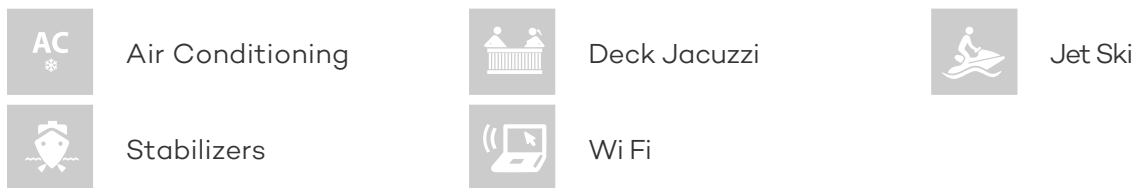

SILVER WIND

Yacht Charter Details for 'Silver Wind', the 43.63m Superyacht built by ISA

SPECIFICATIONS

LENGTH

43.63m / 143ft

BEAM

8.3m / 27ft

DRAFT

FOR MORE INFORMATION:

CLICK HERE

or SCAN QR CODE

MORE PHOTOS, VIDEO OR INTERACTIVE DECK PLANS:

[CLICK HERE](#)

SILVER WIND YACHT CHARTER

Superyacht SILVER WIND was built in 2014 by ISA. She is a 43.63m / 143ft isa 140 motor yacht with exterior design by Andrea Vallicelli and interior styling by Nuvolari & Lenard. SILVER WIND offers accommodation for up to 8 guests in 4 cabins with additional room for her crew of 8. She features a variety of amenities to ensure comfortable charter vacations, including Air Conditioning, WiFi connection on board, Deck Jacuzzi, Stabilisers underway, Air Conditioning, Stabilisers underway, Jacuzzi (on deck), Stabilizers at Anchor and At anchor Stabilizers. She also carries an impressive collection of toys as listed below.

SILVER WIND AMENITIES & TOYS

For a full up-to-date list of leisure facilities or amenities onboard Motor Yacht Silver Wind please contact your Yacht Charter Broker prior to booking your vacation. If there is a particular water toy that you would like, but it is not listed, then it may be possible to rent this equipment for you.