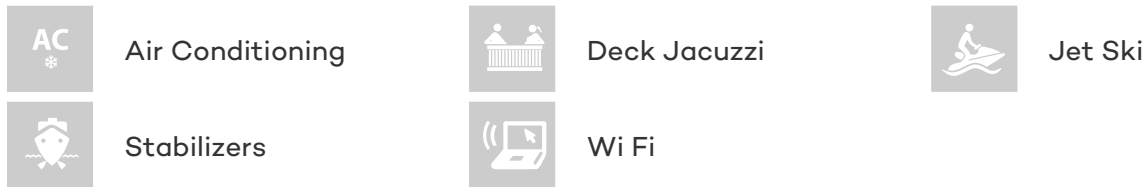

SILVER WIND YACHT CHARTER

Superyacht SILVER WIND was built in 2014 by ISA. She is a 43.63m / 143ft isa 140 motor yacht with exterior design by Andrea Vallicelli and interior styling by Nuvolari & Lenard. SILVER WIND offers accommodation for up to 8 guests in 4 cabins with additional room for her crew of 8. She features a variety of amenities to ensure comfortable charter vacations, including Air Conditioning, WiFi connection on board, Deck Jacuzzi, Stabilisers underway, Air Conditioning, Stabilisers underway, Jacuzzi (on deck), Stabilizers at Anchor and At anchor Stabilizers. She also carries an impressive collection of toys as listed below.

SILVER WIND AMENITIES & TOYS

For a full up-to-date list of leisure facilities or amenities onboard Motor Yacht Silver Wind please contact your Yacht Charter Broker prior to booking your vacation. If there is a particular water toy that you would like, but it is not listed, then it may be possible to rent this equipment for you.

MORE TENDERS, TOYS & YACHT AMMENITIES INFO:

[CLICK HERE](#)

CHARTER SILVER WIND

If you are interested in chartering SILVER WIND please contact your yacht charter broker for more information about booking a luxury charter vacation on board this ISA superyacht .