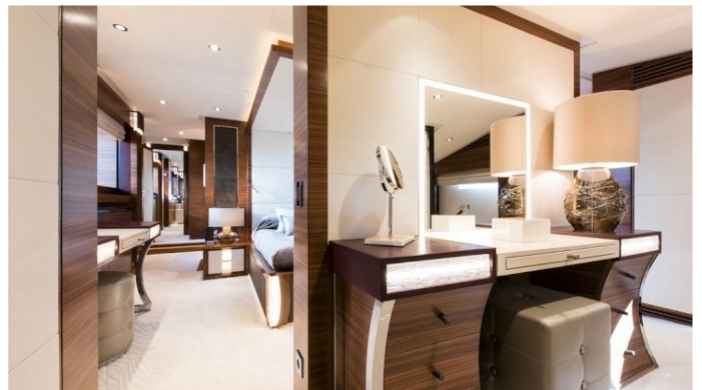

MORE PHOTOS, VIDEO OR INTERACTIVE DECK PLANS:

[CLICK HERE](#)